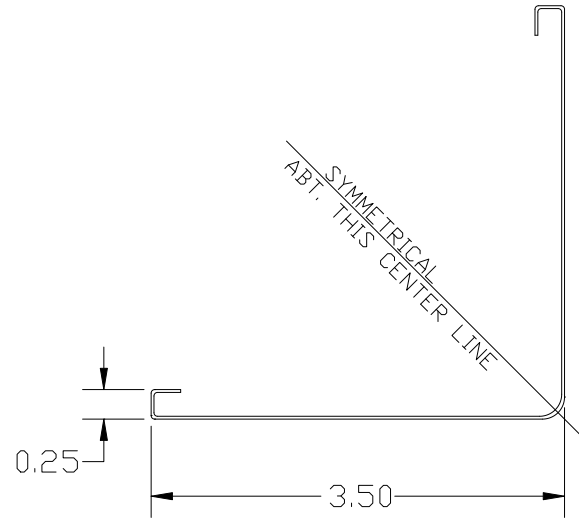

ITEM CODE: 6N40
FINISH: ALUMALURE 2000
GAUGE: 024
LENGTH: 10'

(MUST BE USED WITH 6N4BASE)

HORIZON COLLECTION/DUTCH OAK WIDE OUTSIDE CORNER POST
SCALE: 1"=2"