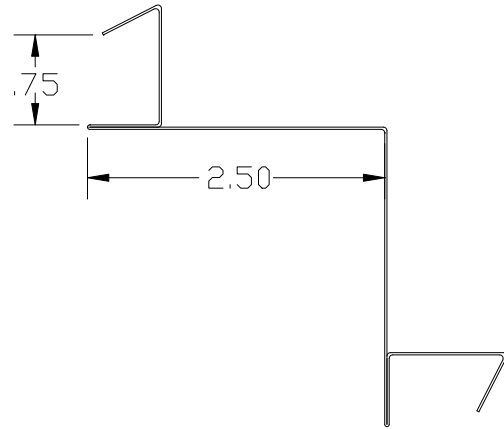

ITEM CODE: 6N4BASE
FINISH: ALUMALURE 2000
GAUGE: 019
LENGTH: 10'

OUTSIDE CORNER POST (BASE)

SCALE: 1" = 2"