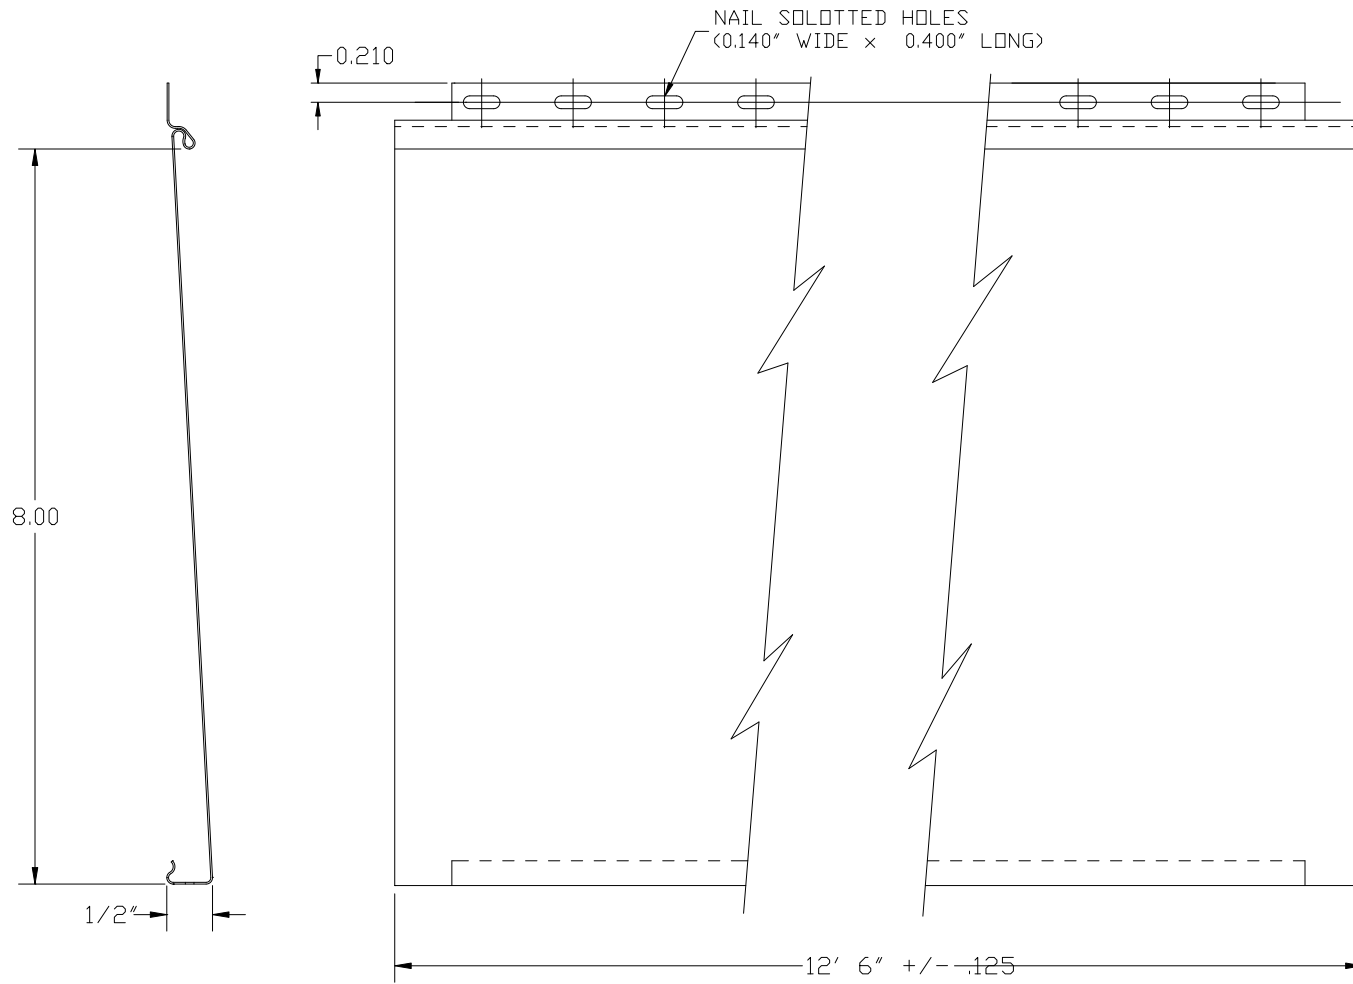

ITEM CODE: 8NA  
FINISH: ALUMALURE 2000  
GAUGE: 024  
LENGTH: 12' 6"

TRADITIONAL SELECT 8"  
SCALE: 1"=2"