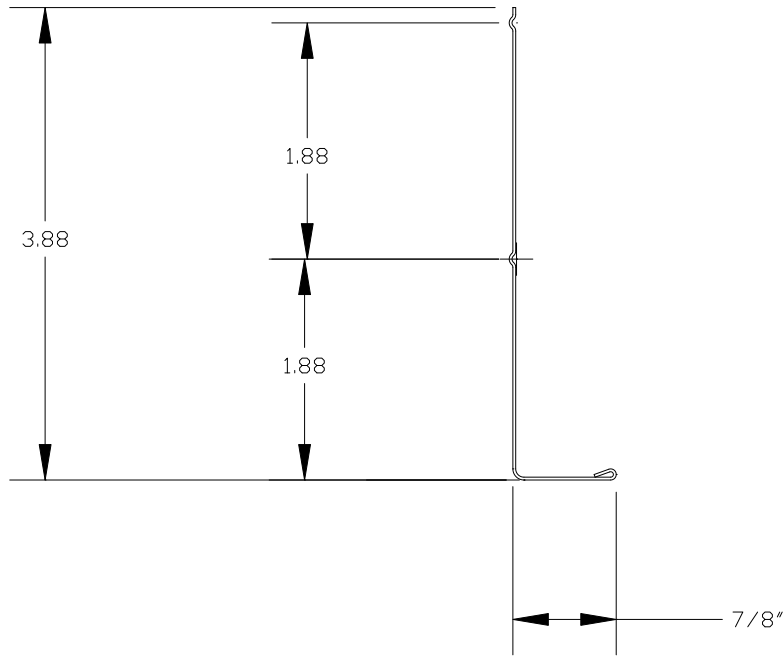

ITEM CODE: F2C4SR
FINISH: ALUMALURE 2000
GAUGE: 019
LENGTH: 12' 1"

4" RIBBED FASCIA

SCALE: 1" = 2"