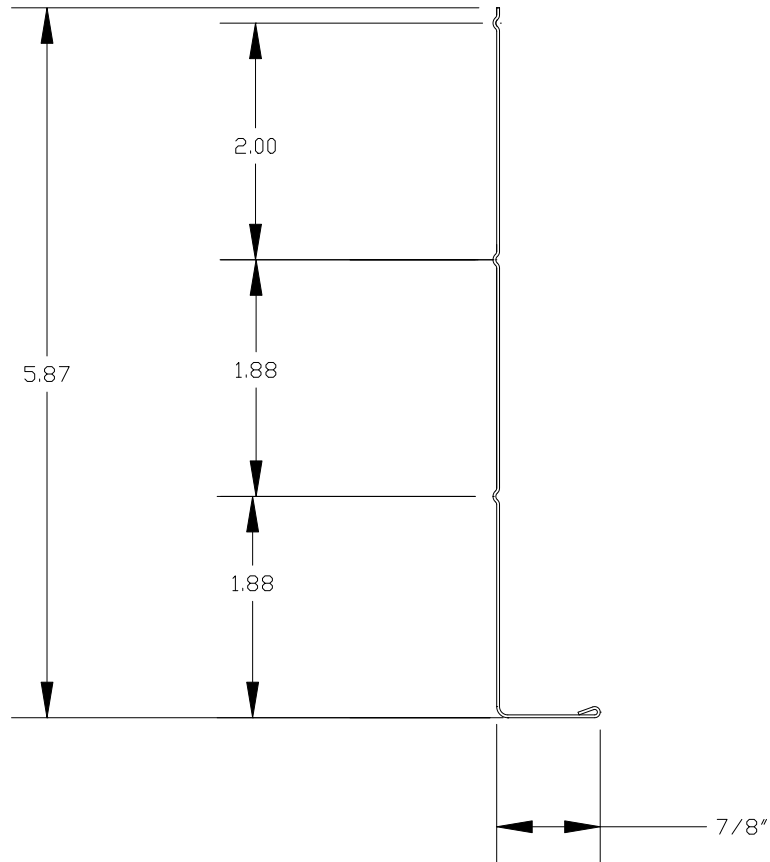

ITEM CODE: F2C6SR
FINISH: ALUMALURE 2000
GAUGE: 019
LENGTH: 12' 1"

6" RIBBED FASCIA

SCALE: 1" = 2"