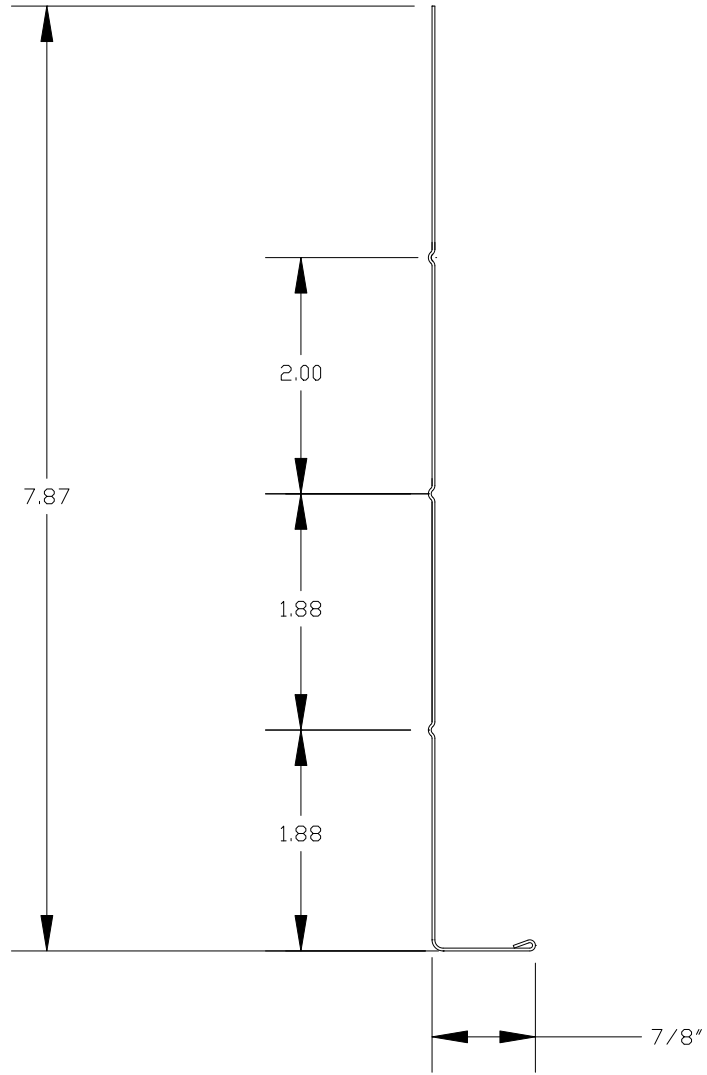

ITEM CODE: F2C8SR
FINISH: ALUMALURE 2000
GAUGE: 019
LENGTH: 12' 1"

8" RIBBED FASCIC

SCALE: 1" = 2"