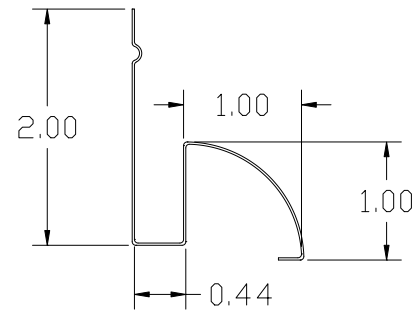

ITEM CODE: F338S
FINISH: ALUMALURE 2000
GAUGE: 019
LENGTH: 12' 1"

TRADITIONAL QUARTER ROUND MOLDING

SCALE: 1" = 2"