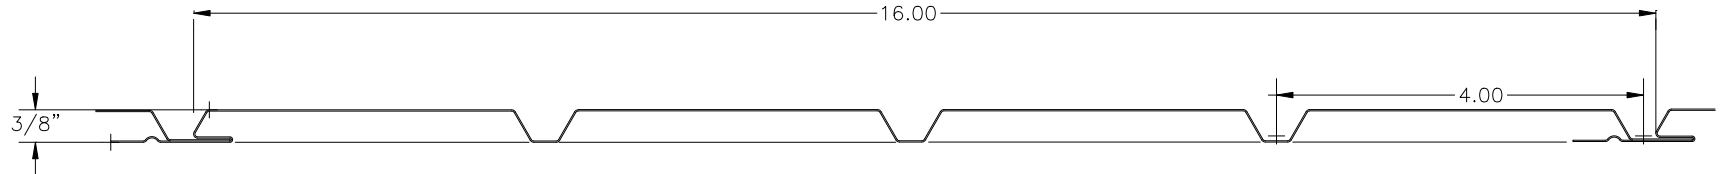

ITEM CODE: LCAS16419  
FINISH: ALUMALURE 2000  
GAUGE: 019  
LENGTH: 12'

8.0 SQ. IN.  
N.F.A./SQ. FT.

PRO-GUARD SELECT 16" CENTER LANCED SOFFIT  
SCALE: 1" = 2"