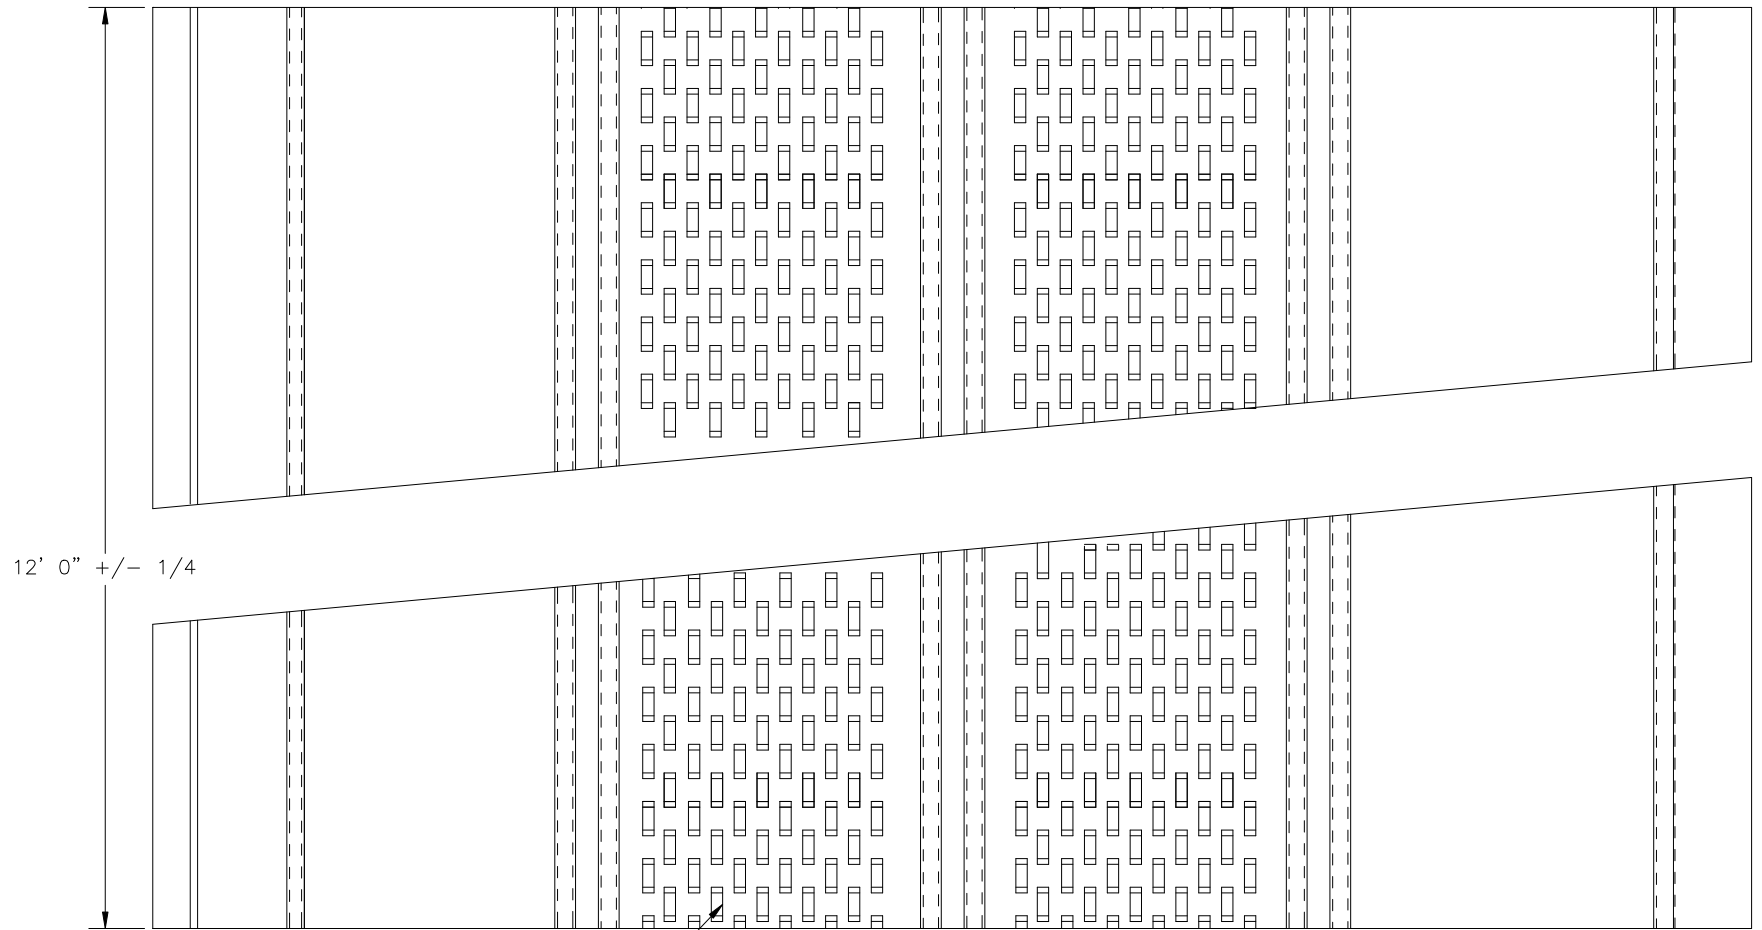

ITEM CODE: LCAS16419  
FINISH: ALUMALURE 2000  
GAUGE: 019  
LENGTH: 12'

8.0 SQ. IN.  
N.F.A./SQ. FT.

PRO-GUARD SELECT 16" CENTER LANCED SOFFIT  
SCALE: 1" = 2"