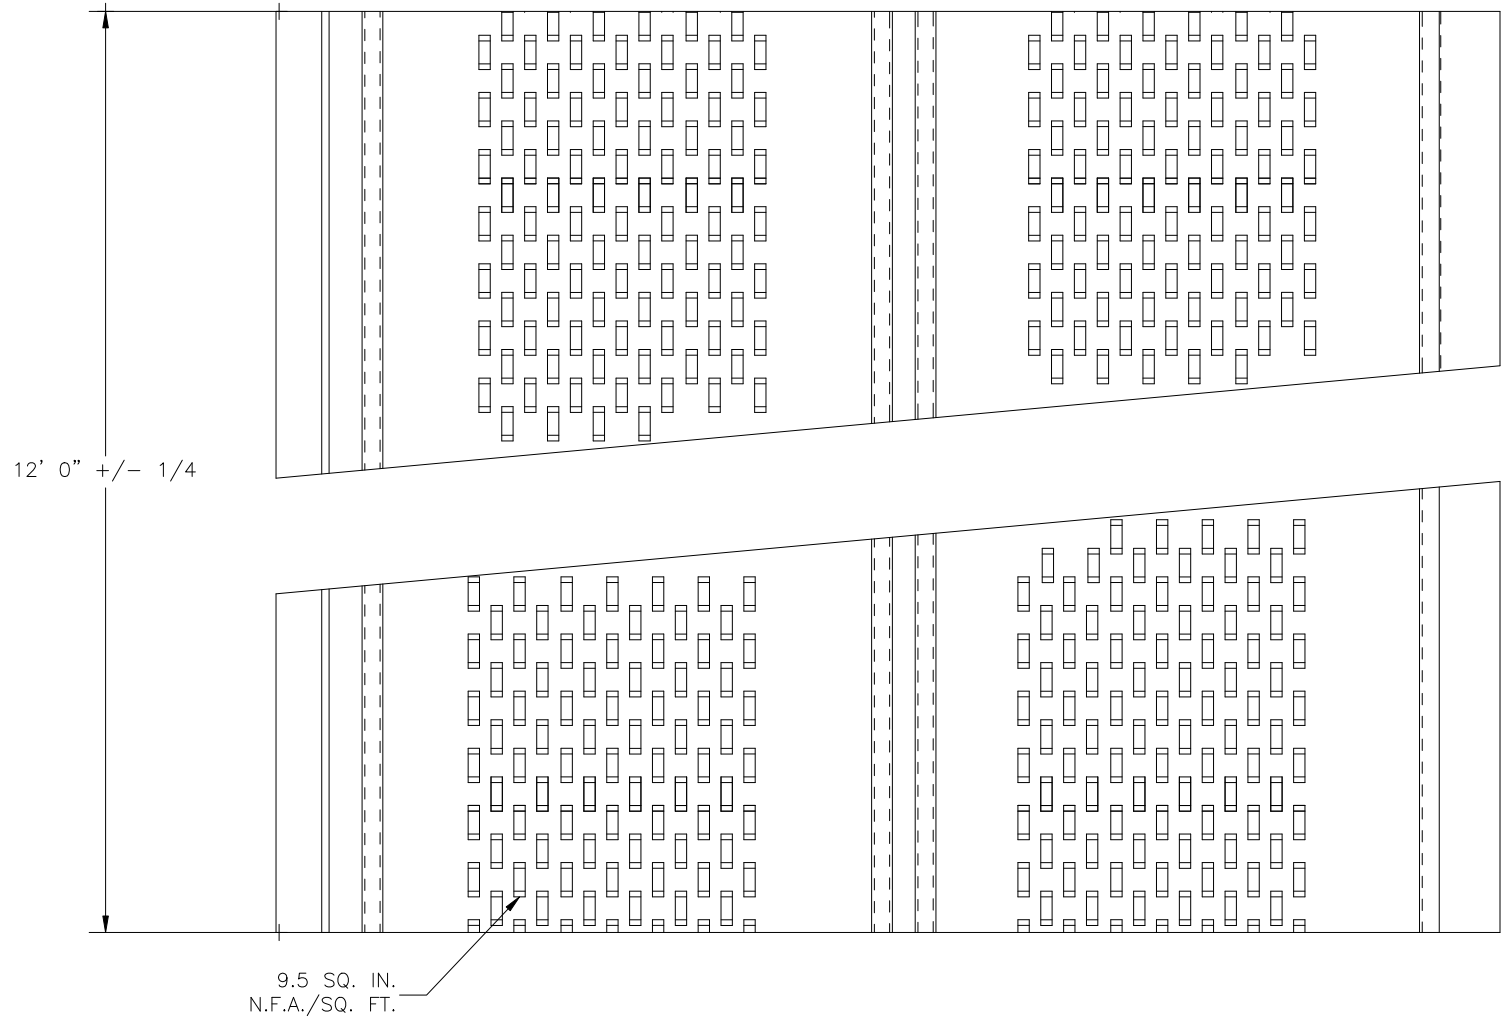

ITEM CODE: LFAS12216
FINISH: ALUMALURE 2000
GAUGE: 016
LENGTH: 12'

PRO-GUARD 12" FULL LANCED SOFFIT
SCALE: 1"=2"