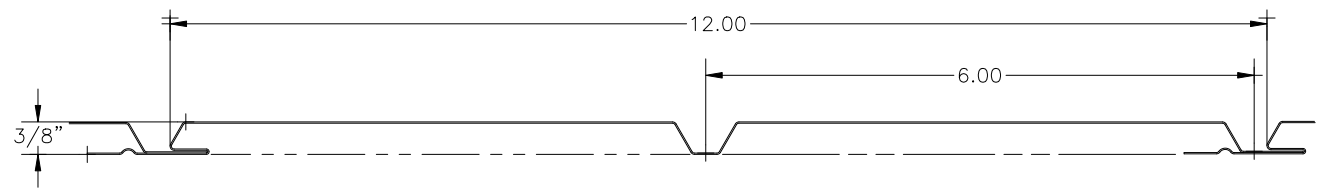

ITEM CODE: LFAS12216
FINISH: ALUMALURE 2000
GAUGE: 016
LENGTH: 12'

PRO-GUARD 12" FULL LANCED SOFFIT
SCALE: 1"=2"