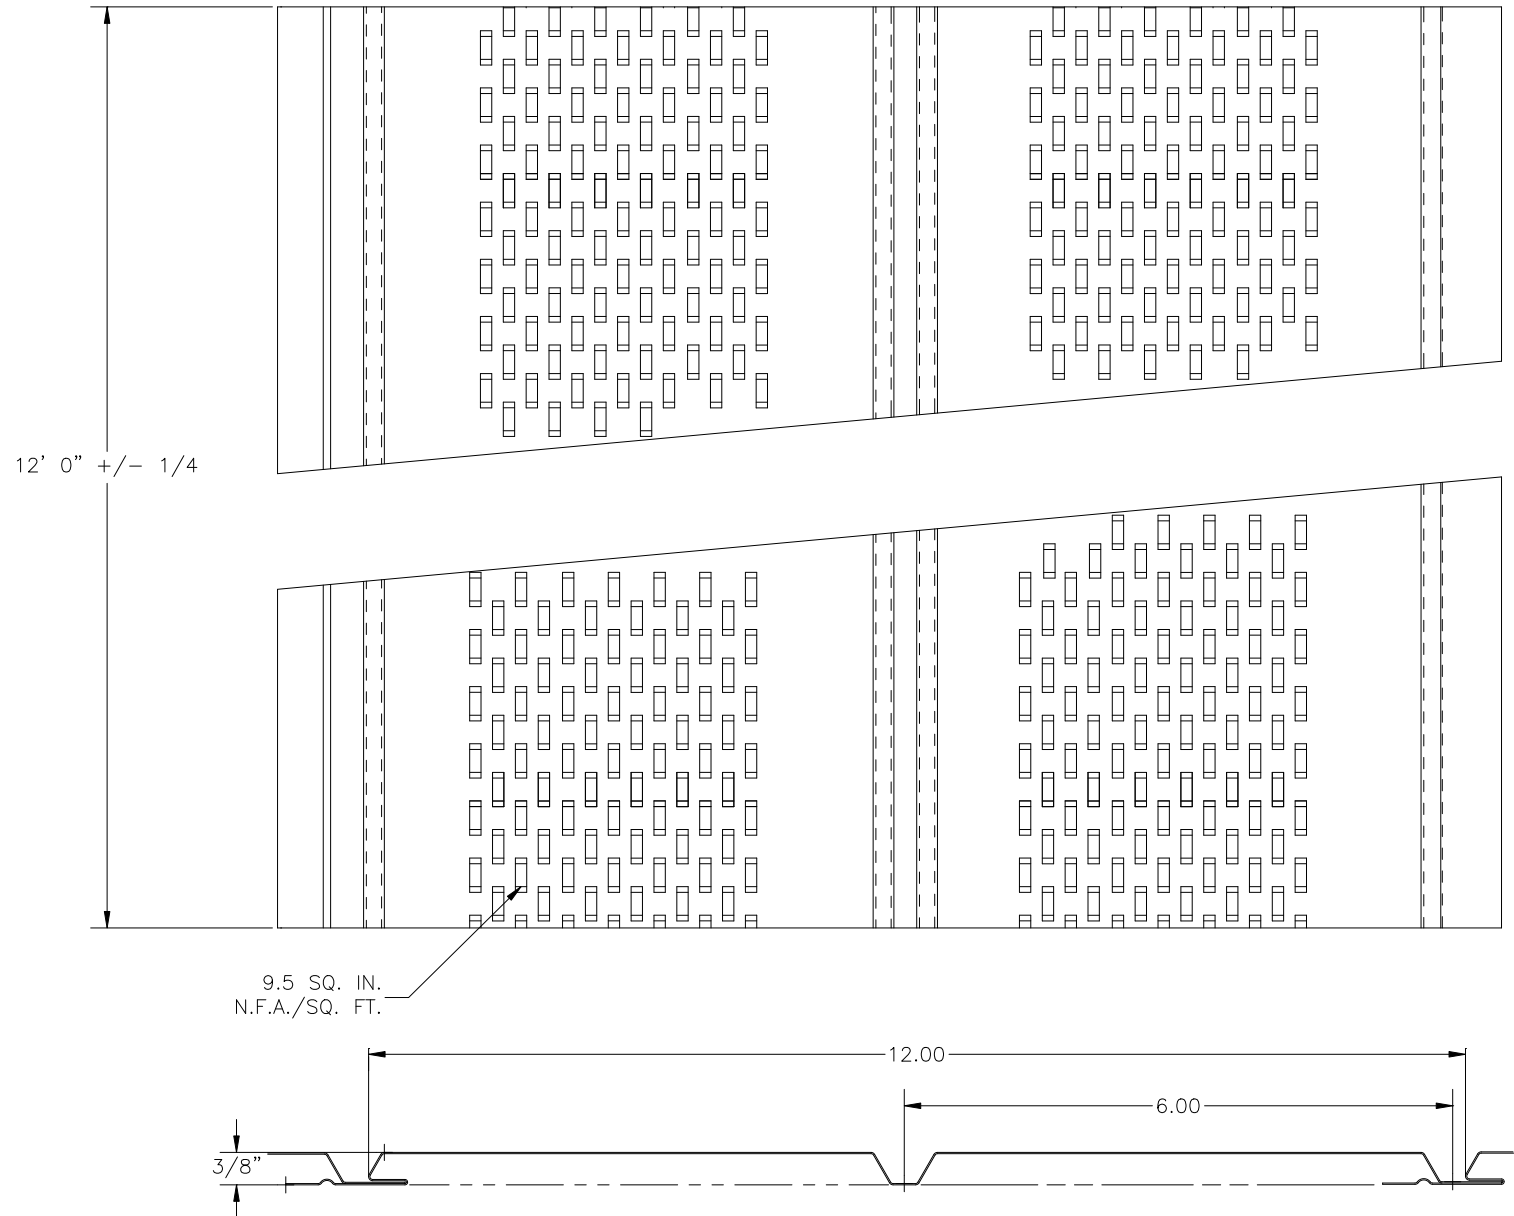

ITEM CODE: LFAS12219
FINISH: ALUMALURE 2000
GAUGE: 019
LENGTH: 12'

PRO-GUARD SELECT 12" FULL LENCED SOFFIT
SCALE: 1" = 2"