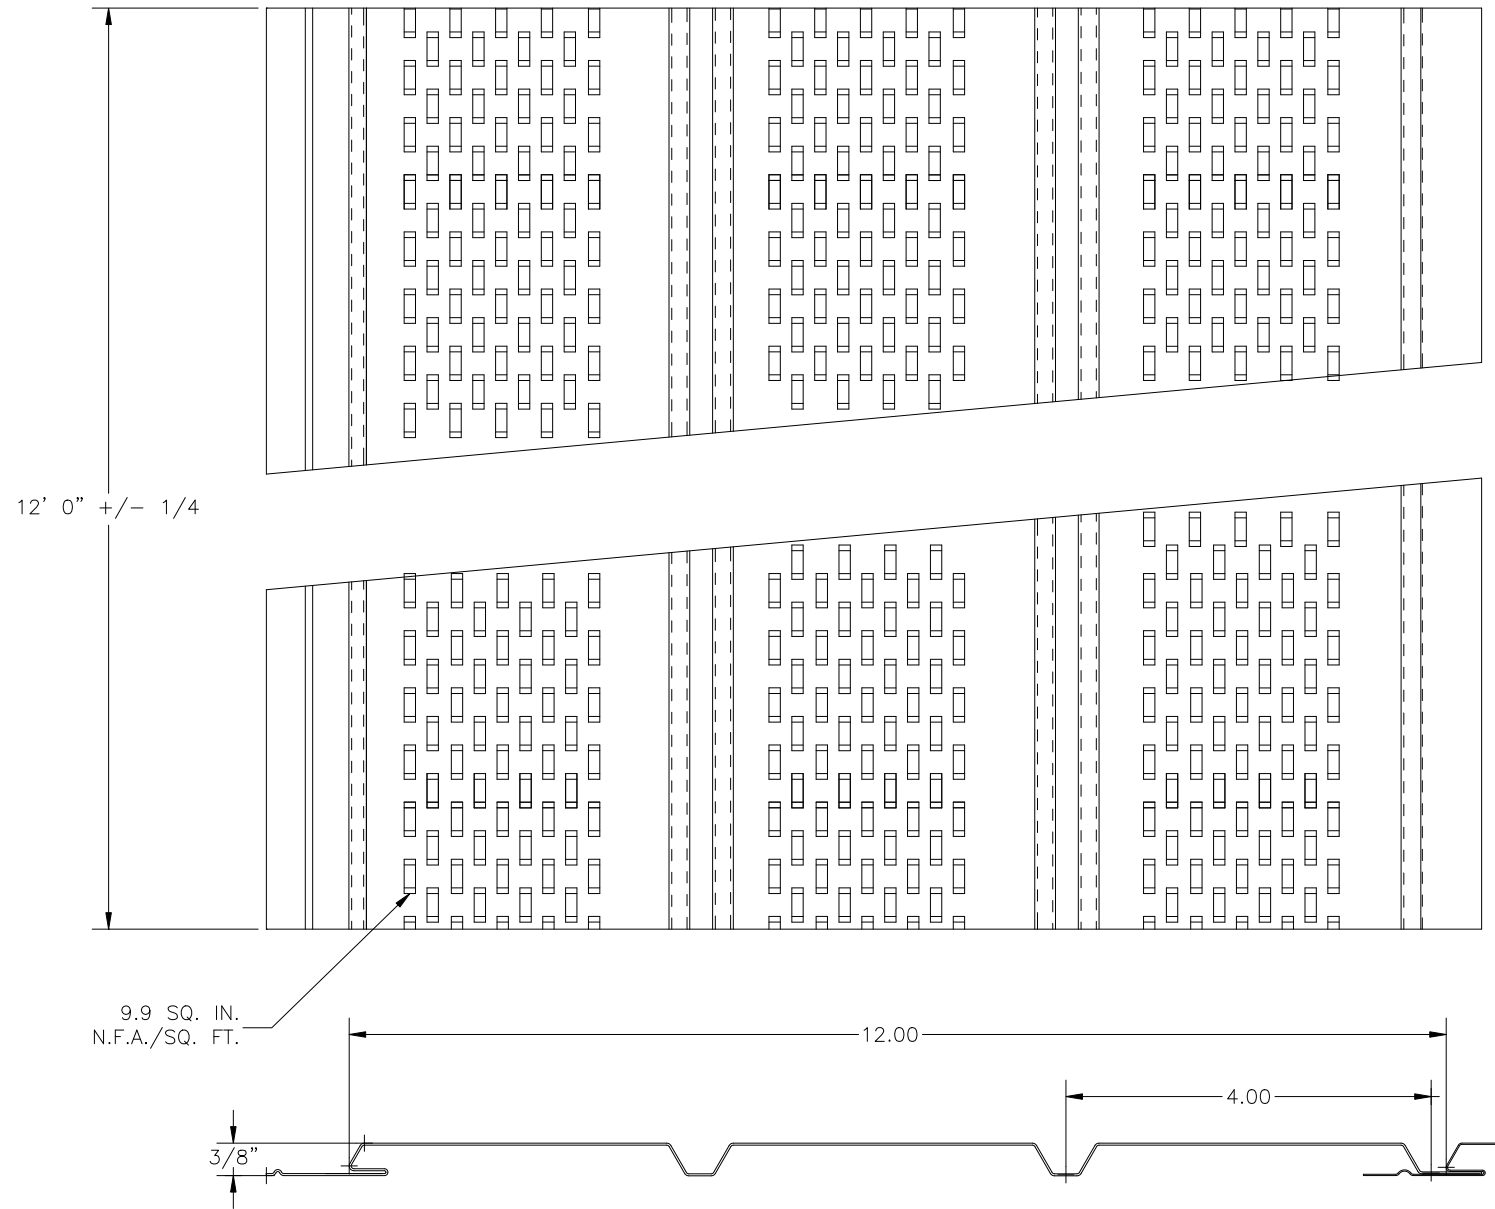

ITEM CODE: LFAS12316
FINISH: ALUMALURF 2000
GAUGE: 016
LENGTH: 12'

PRO-GUARD 12" FULL LANCED SOFFIT
SCALE: 1" = 2"