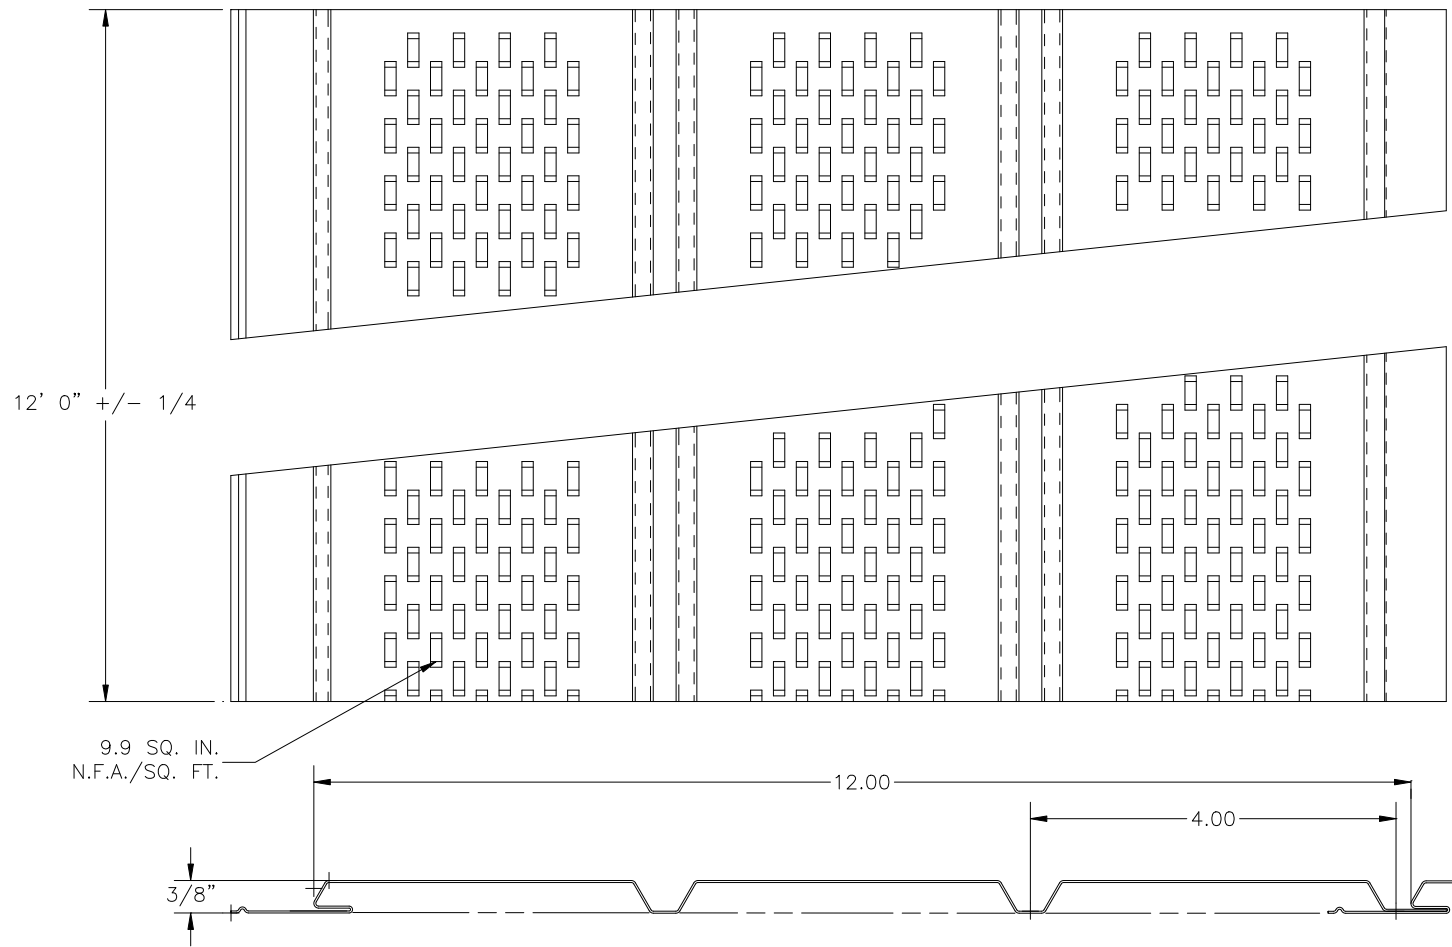

ITEM CODE: LFAS12319
FINISH: ALUMALURF 2000
GAUGE: 019
LENGTH: 12'

PRO-GUARD SELECT 12" FULL LANCED SOFFIT
SCALE: 1"=2"