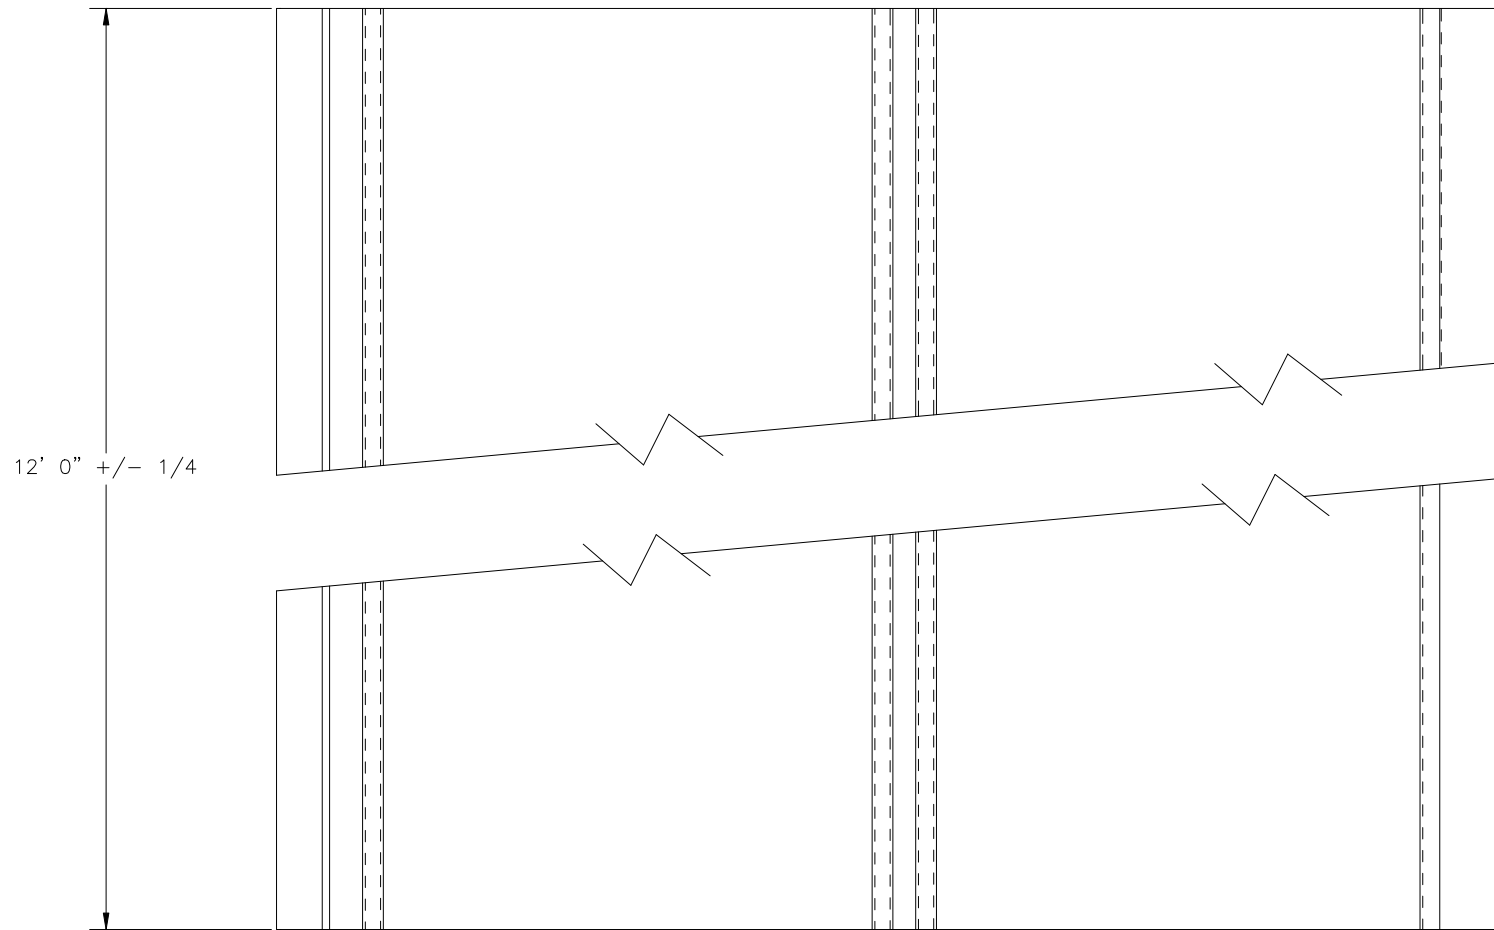

ITEM CODE: SAS12216
FINISH: ALUMALURE 2000
GAUGE: 016
LENGTH: 12'

PRO-GUARD 12" SOLID SOFFIT

SCALE: 1" = 2"