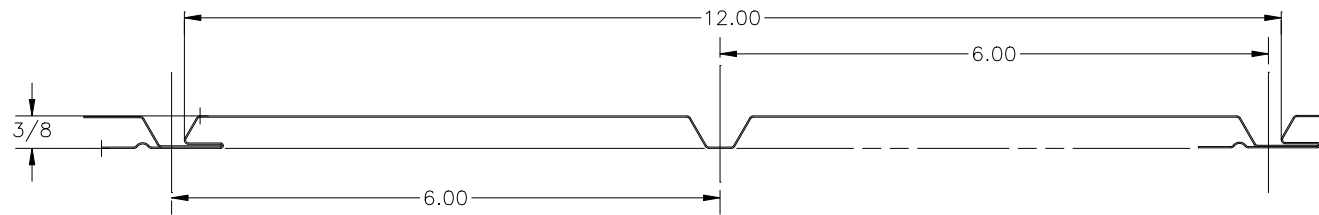

ITEM CODE: SAS12216
FINISH: ALUMALURE 2000
GAUGE: 016
LENGTH: 12'

PRO-GUARD 12" SOLID SOFFIT

SCALE: 1" = 2"