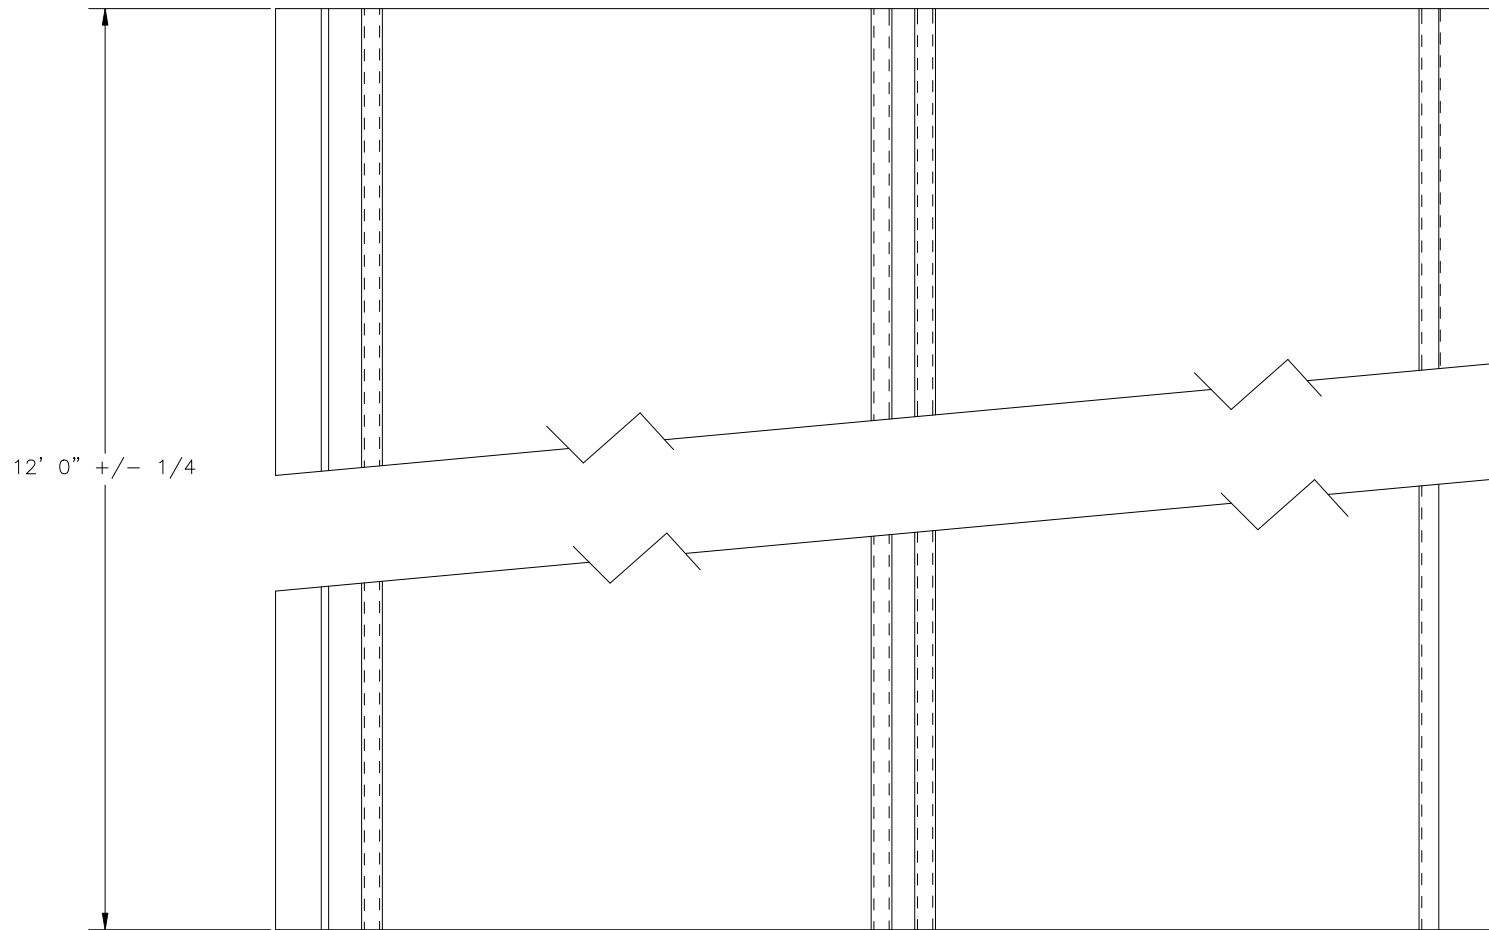

ITEM CODE: SAS12219
FINISH: ALUMALURE 2000
GAUGE: 019
LENGTH: 12'

PRO-GUARD SELECT 12" SOLID SOFFIT
SCALE: 1"=2"