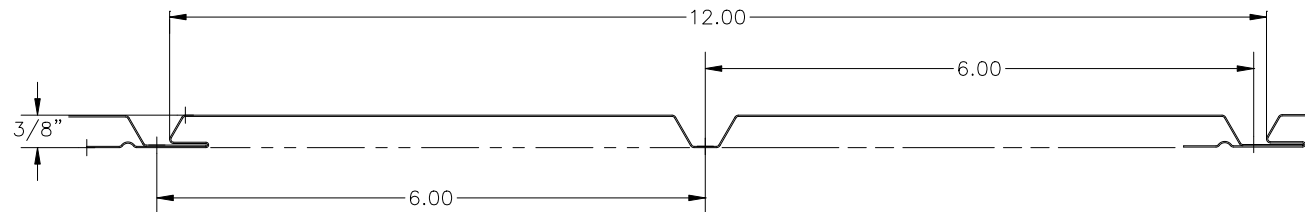

ITEM CODE: SAS12219
FINISH: ALUMALURE 2000
GAUGE: 019
LENGTH: 12'

PRO-GUARD SELECT 12" SOLID SOFFIT
SCALE: 1"=2"