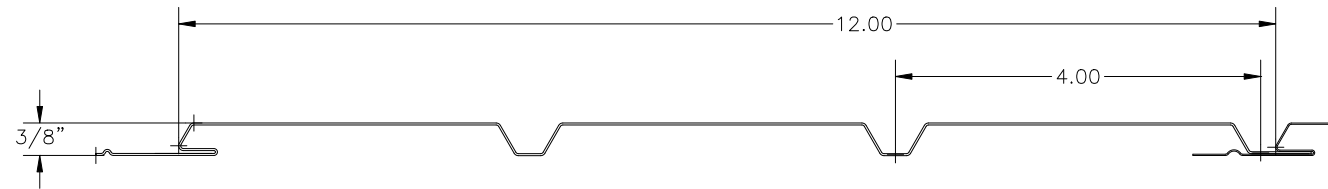

ITEM CODE: SAS12316
FINISH: ALUMALURE 2000
GAUGE: 016
LENGTH: 12'

PRO-GUARD 12" SOLID SOFFIT
SCALE: 1" = 2"