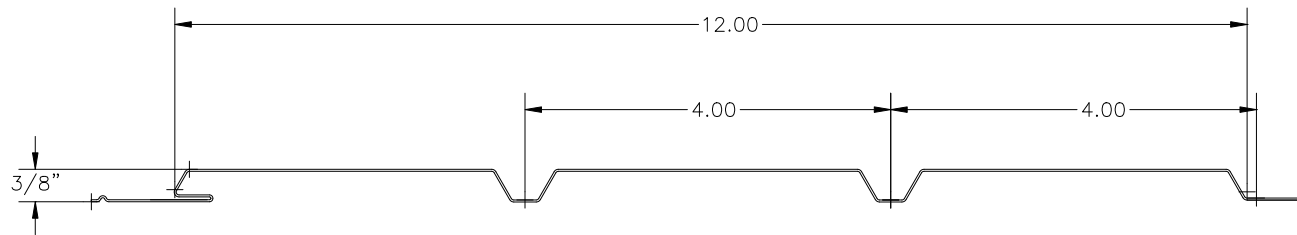

ITEM CODE: SAS12319
FINISH: ALUMALURE 2000
GAUGE: 019
LENGTH: 12'

12' 0" +/- 1/4"

PRO-GUARD SELECT 12" SOLID SOFFIT
SCALE: 1"=2"