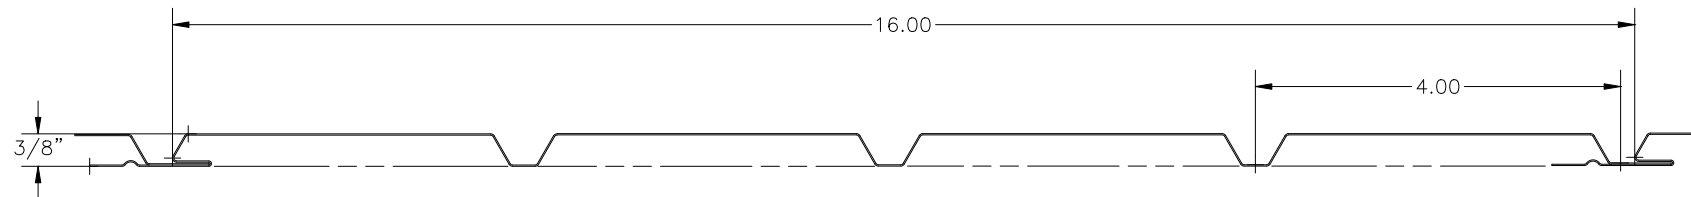

ITEM CODE: SAS16419  
FINISH: ALUMALURE 2000  
GAUGE: 019  
LENGTH: 12'

PRO-GUARD SELECT 16" SOLID SOFFIT  
SCALE: 1"=2"