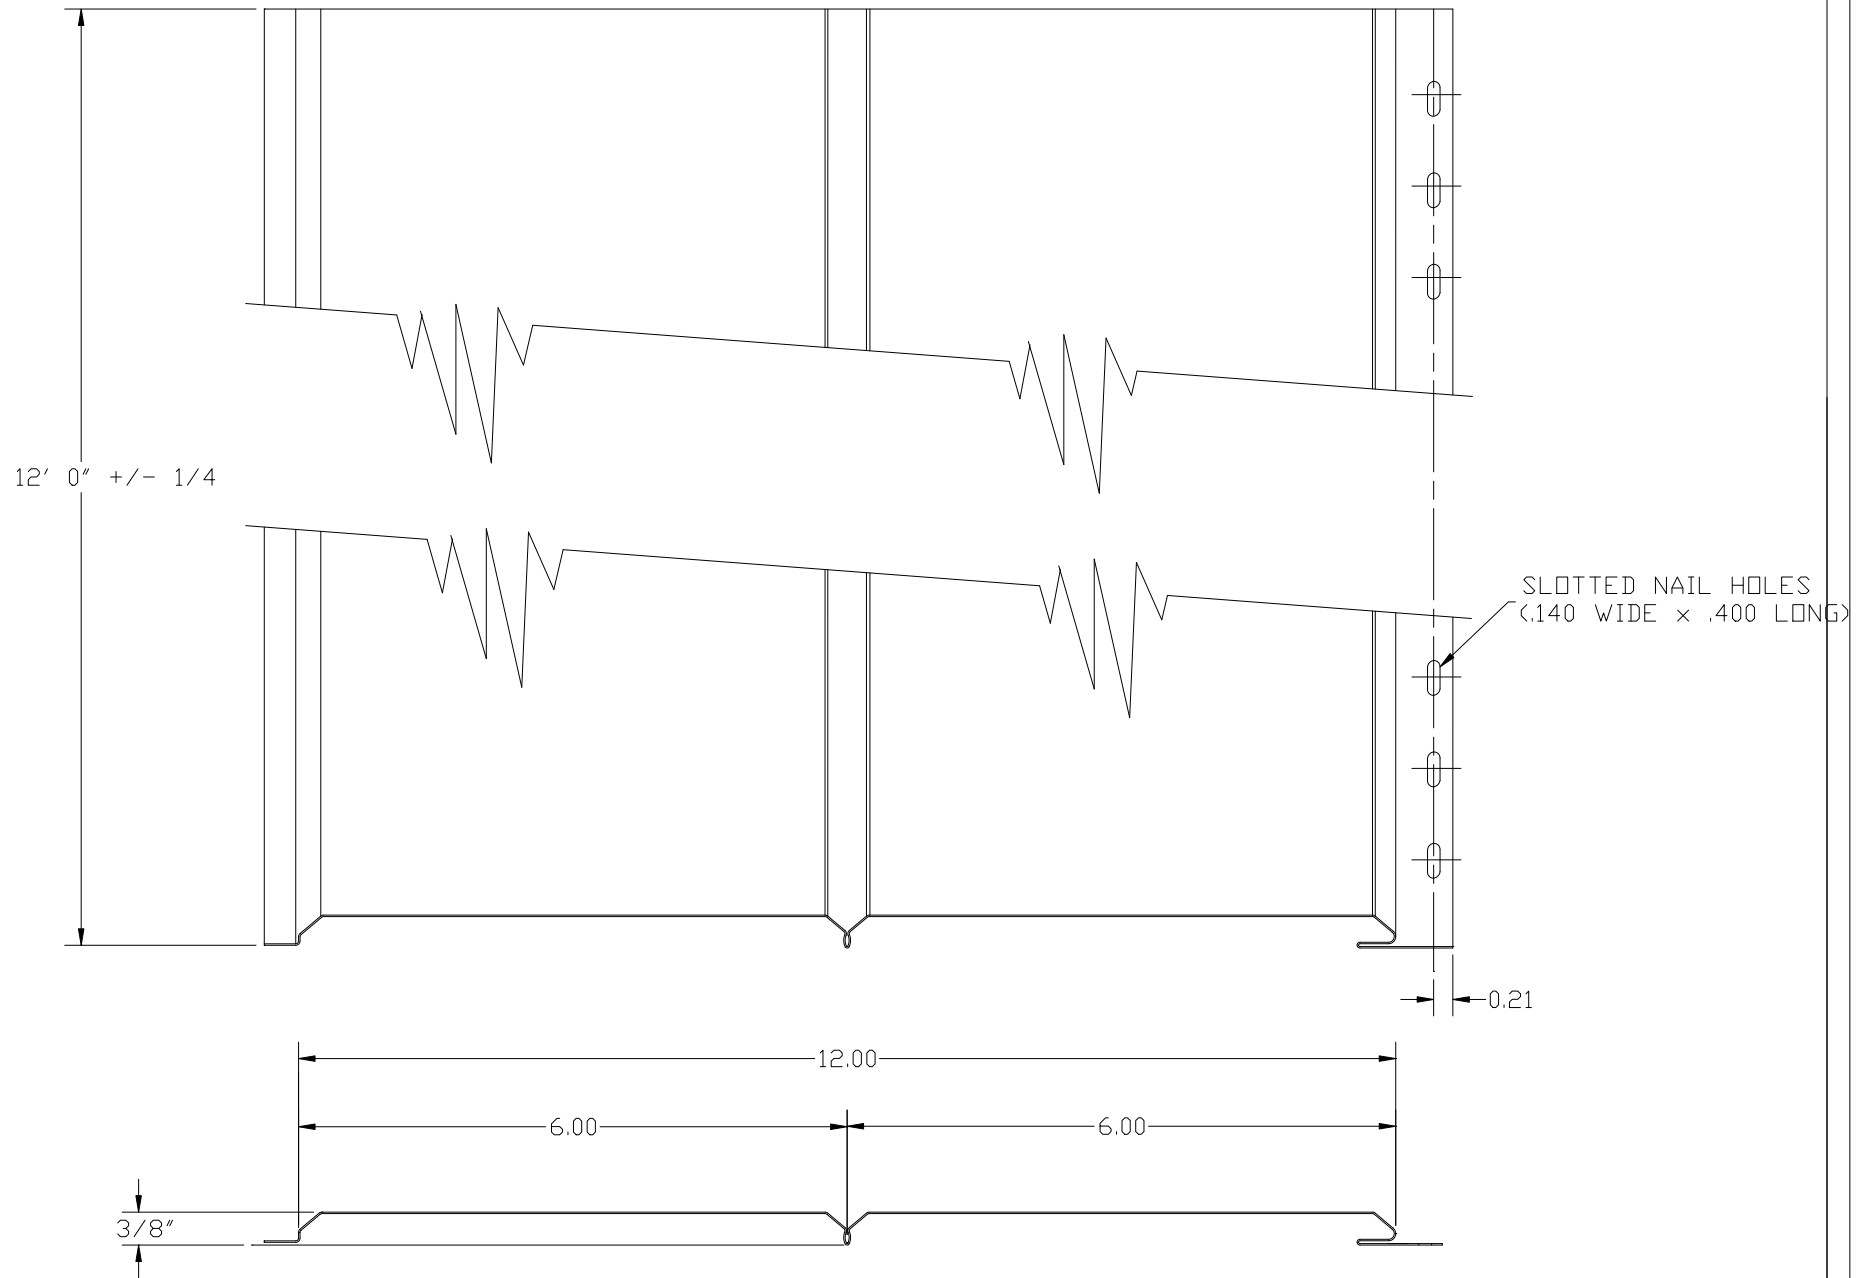

ITEM CODE: SVG12N20
FINISH: ALUMALURE 2000
GAUGE: 019
LENGTH: 12'

TRADITIONAL SELECT 12" NON-VENTILATED V-GROOVE SOFFIT
SCALE: 1" = 2"