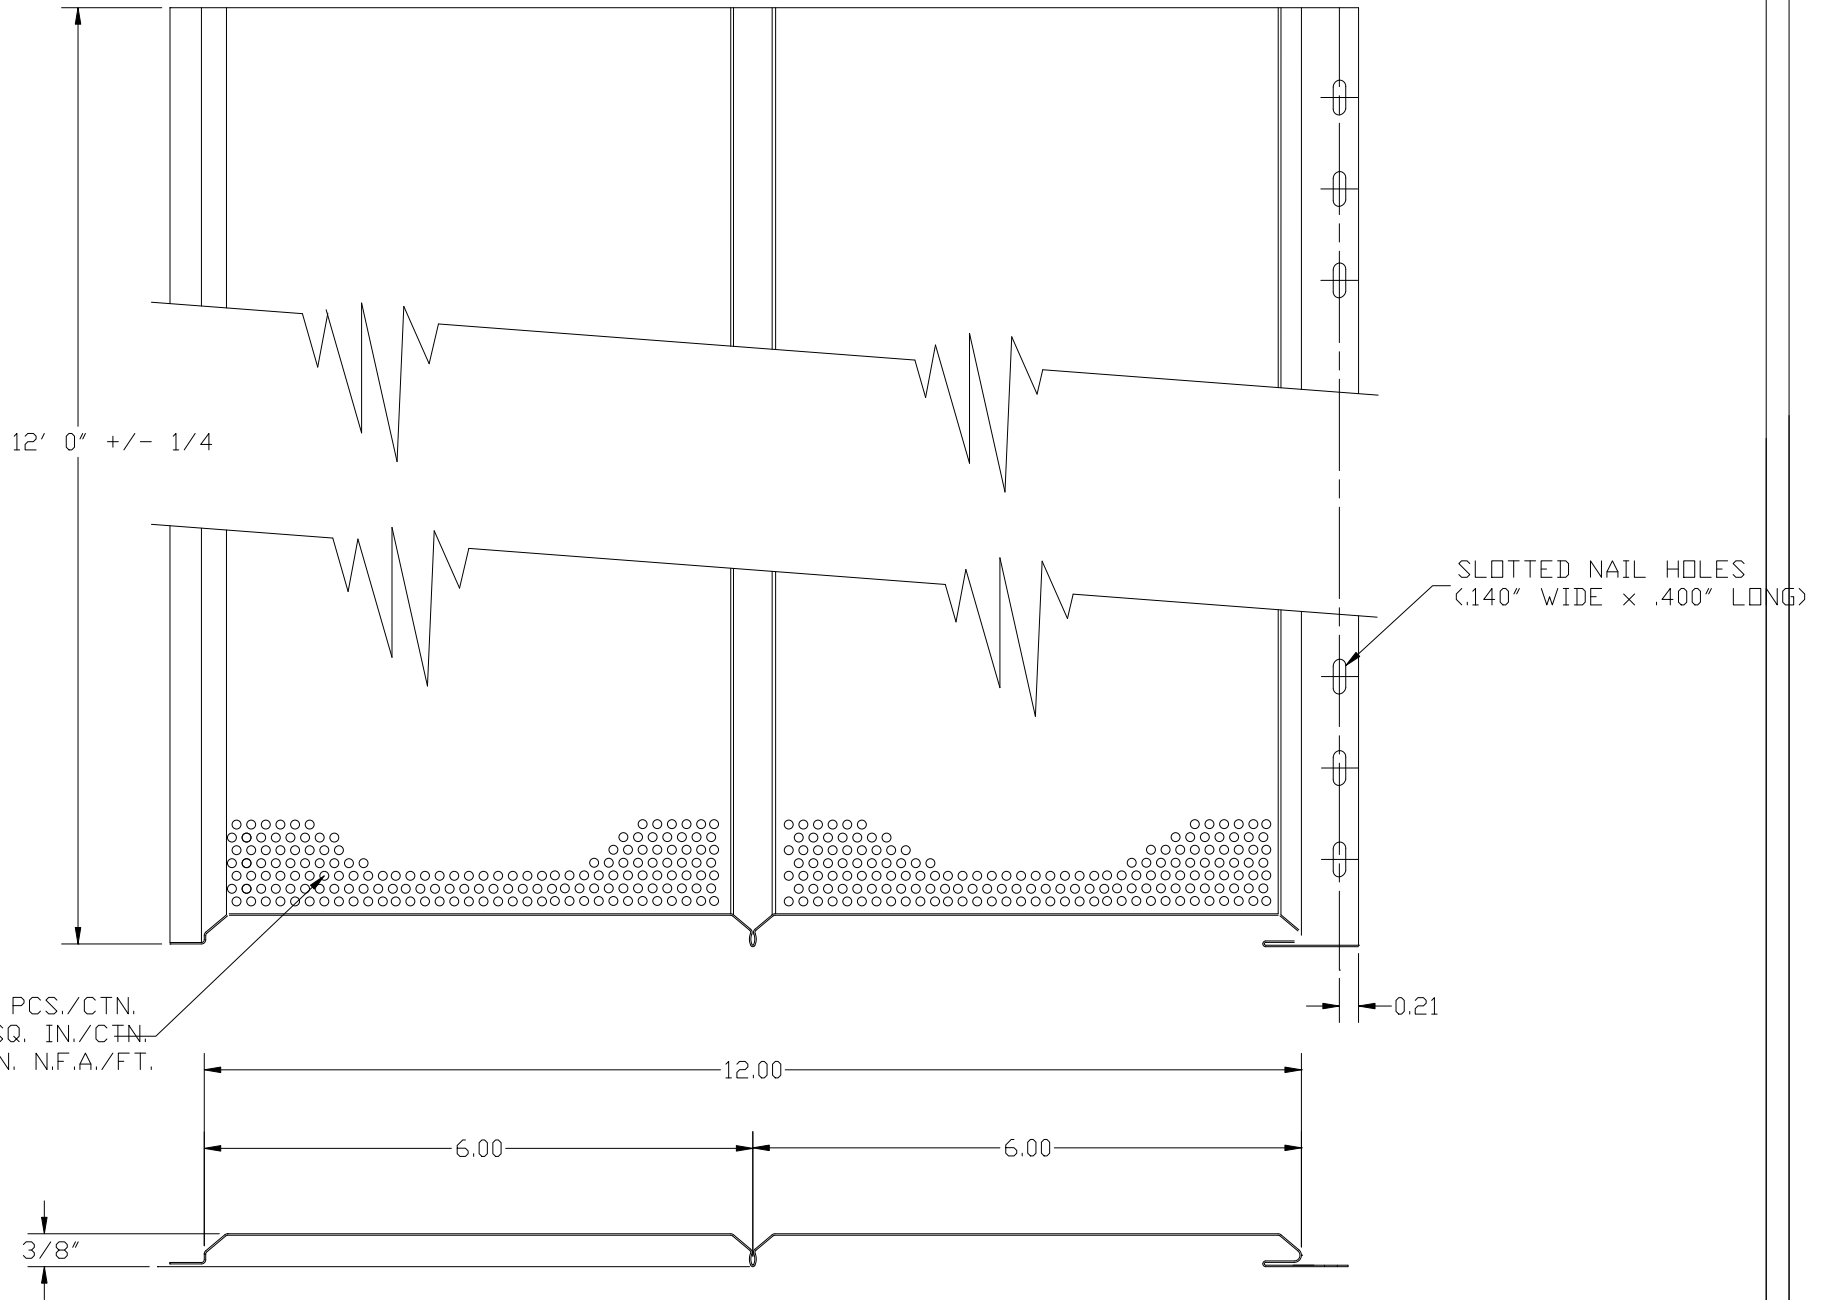

ITEM CODE: SVG12V20
FINISH: ALUMALURE 2000
GAUGE: 019
LENGTH: 12'

TRADITIONAL SELECT 12" PERFORATED V-GROOVE SOFFIT
SCALE: 1" = 2'