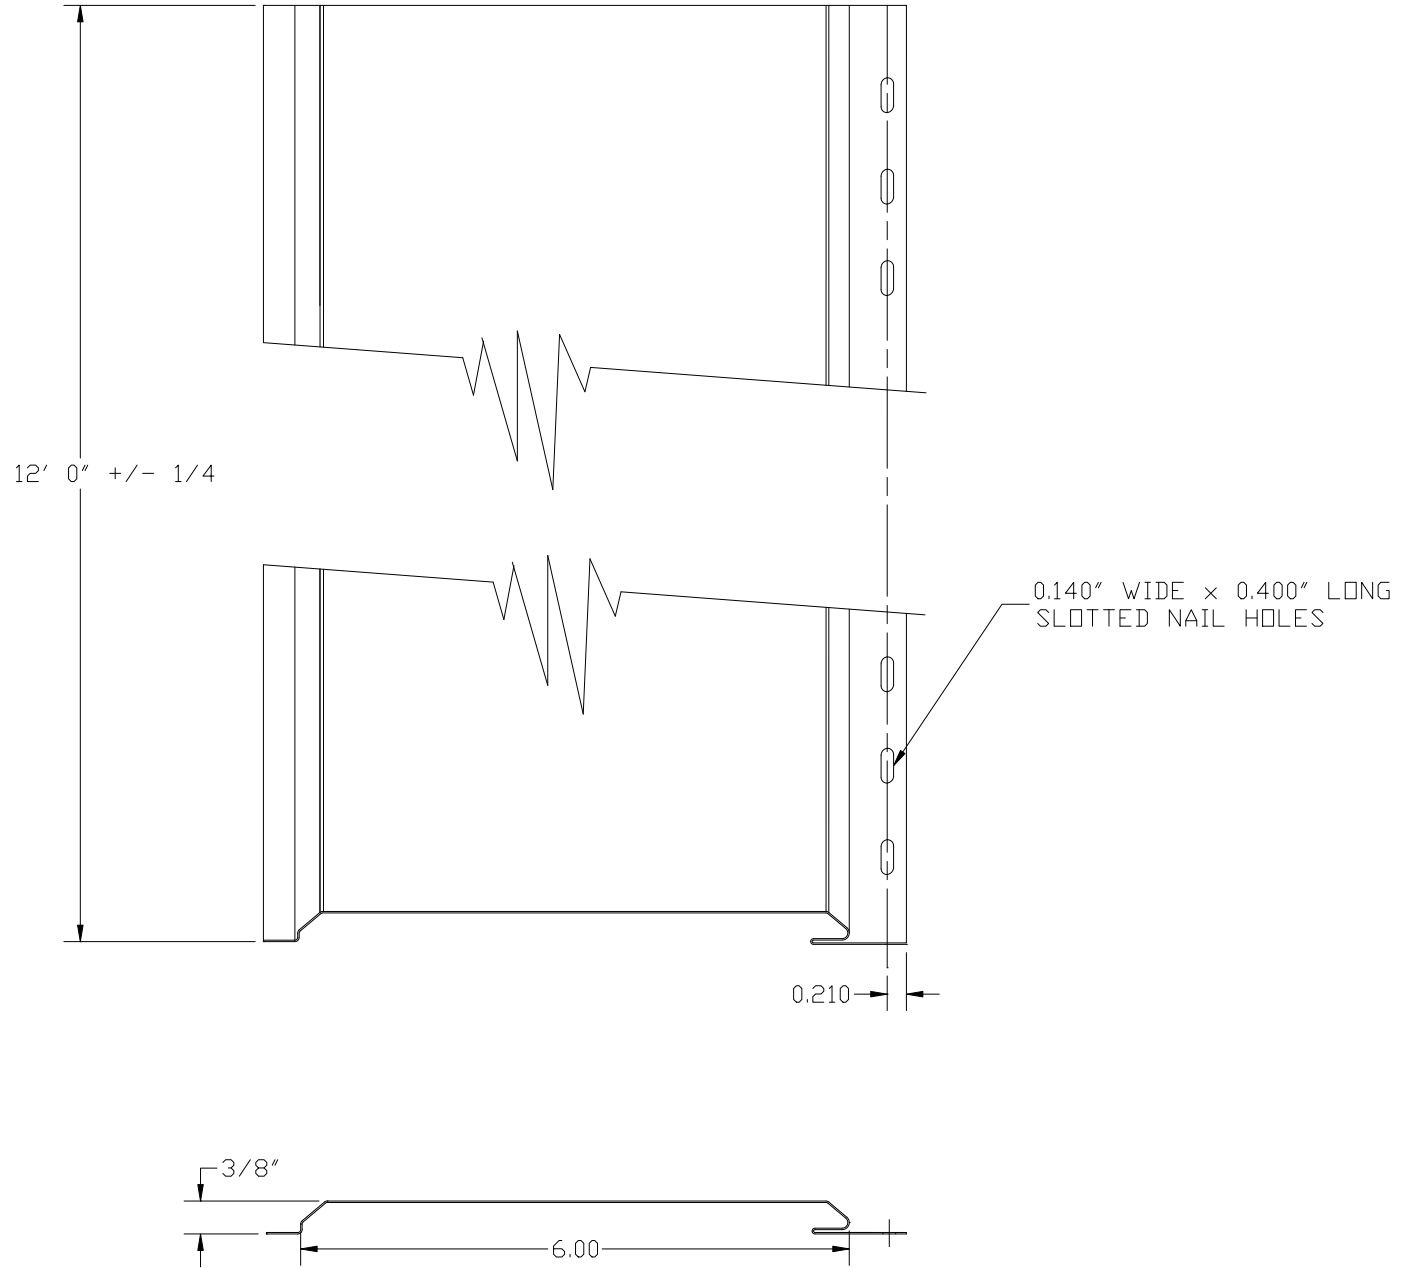

ITEM CODE: SVG6N
FINISH: ALUMALURE 2000
GAUGE: 019
LENGTH: 12'

TRADITIONAL SELECT 6" NON-VENTILATED V-GROOVE SOFFIT
SCALE: 1" = 2"