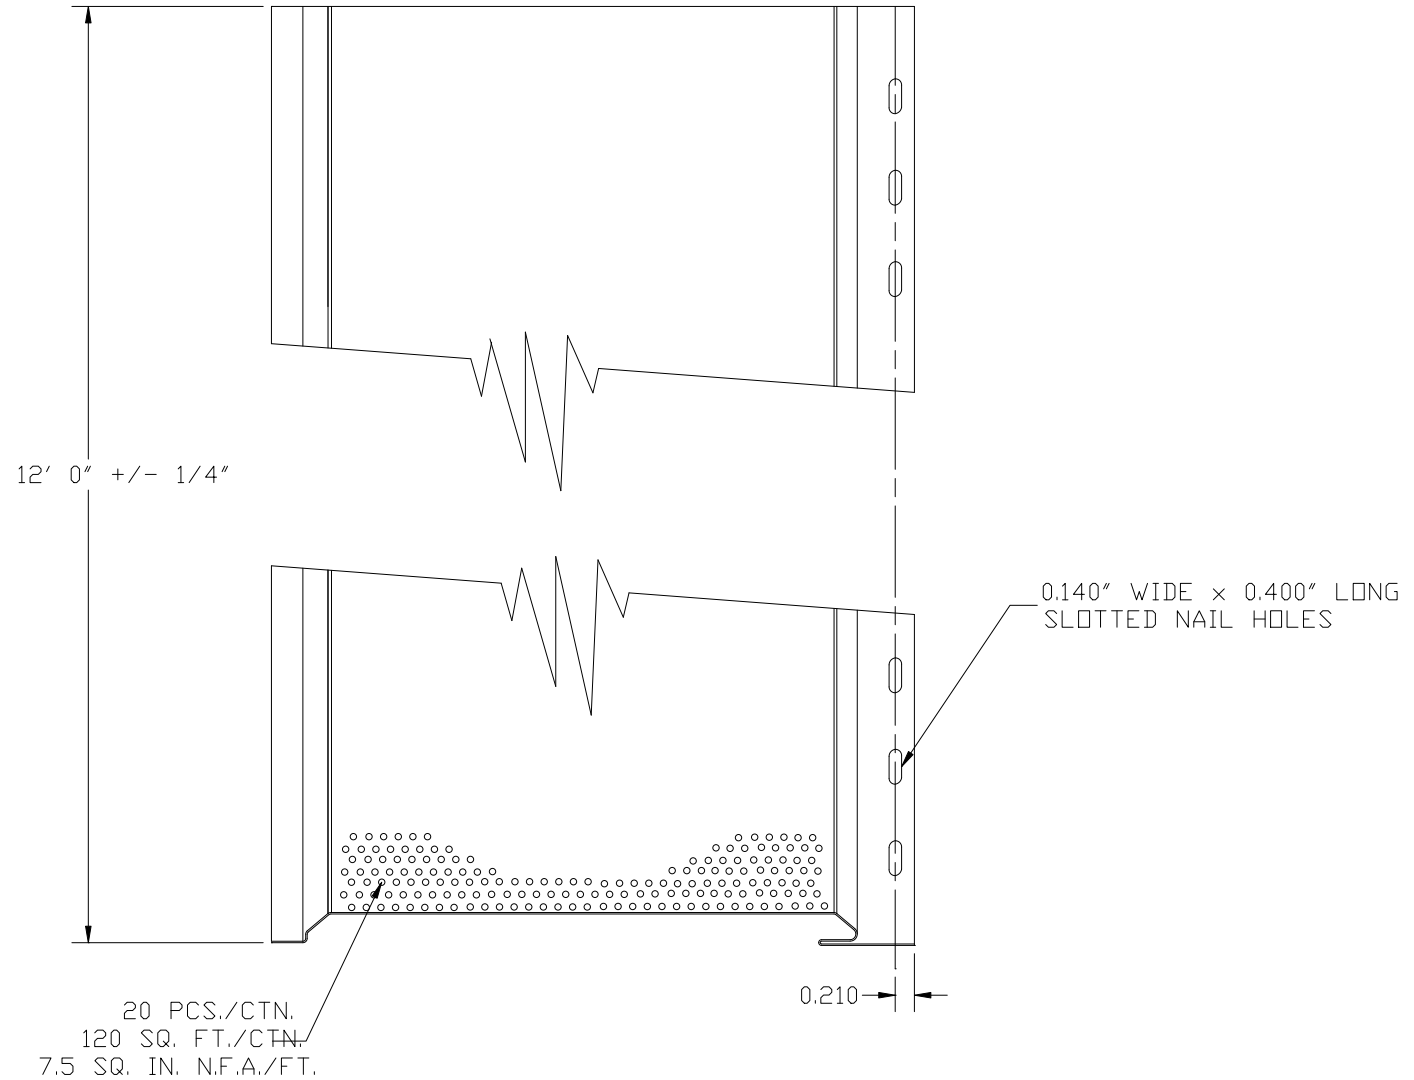

ITEM CODE: SVG6V
FINISH: ALUMALURE 2000
GAUGE: 019
LENGTH: 12'

TRADITIONAL SELECT 6" PERFORATED V-GROOVE SOFFIT
SCALE: 1"=2"