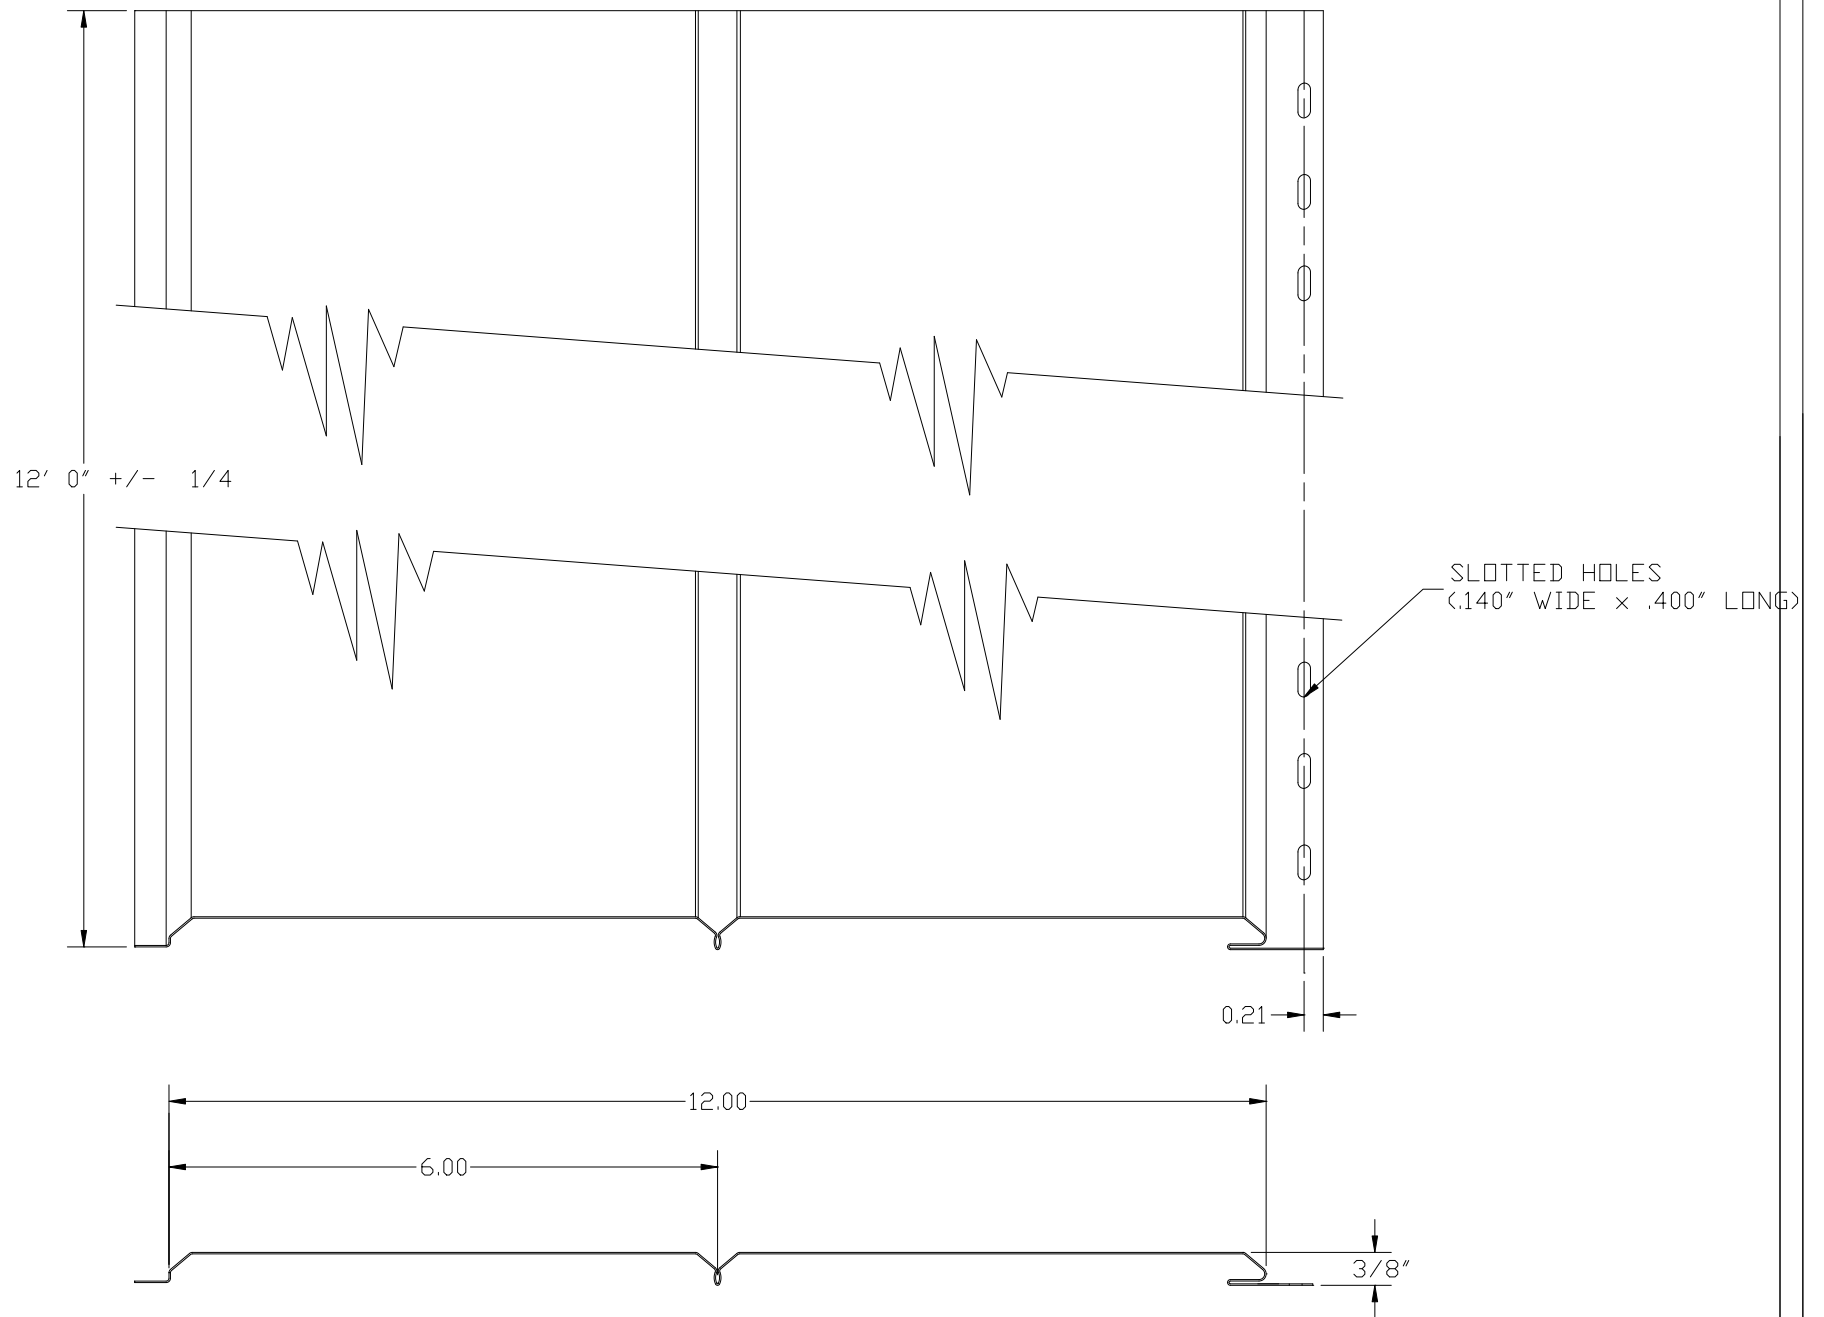

ITEM CODE: SVGN420144
FINISH: ALUMALURE 2000
GAUGE: 016
LENGTH: 12'

TRADITIONAL 12" NON-VENTILATED V-GROOVE SOFFIT
SCALE: 1"=2"