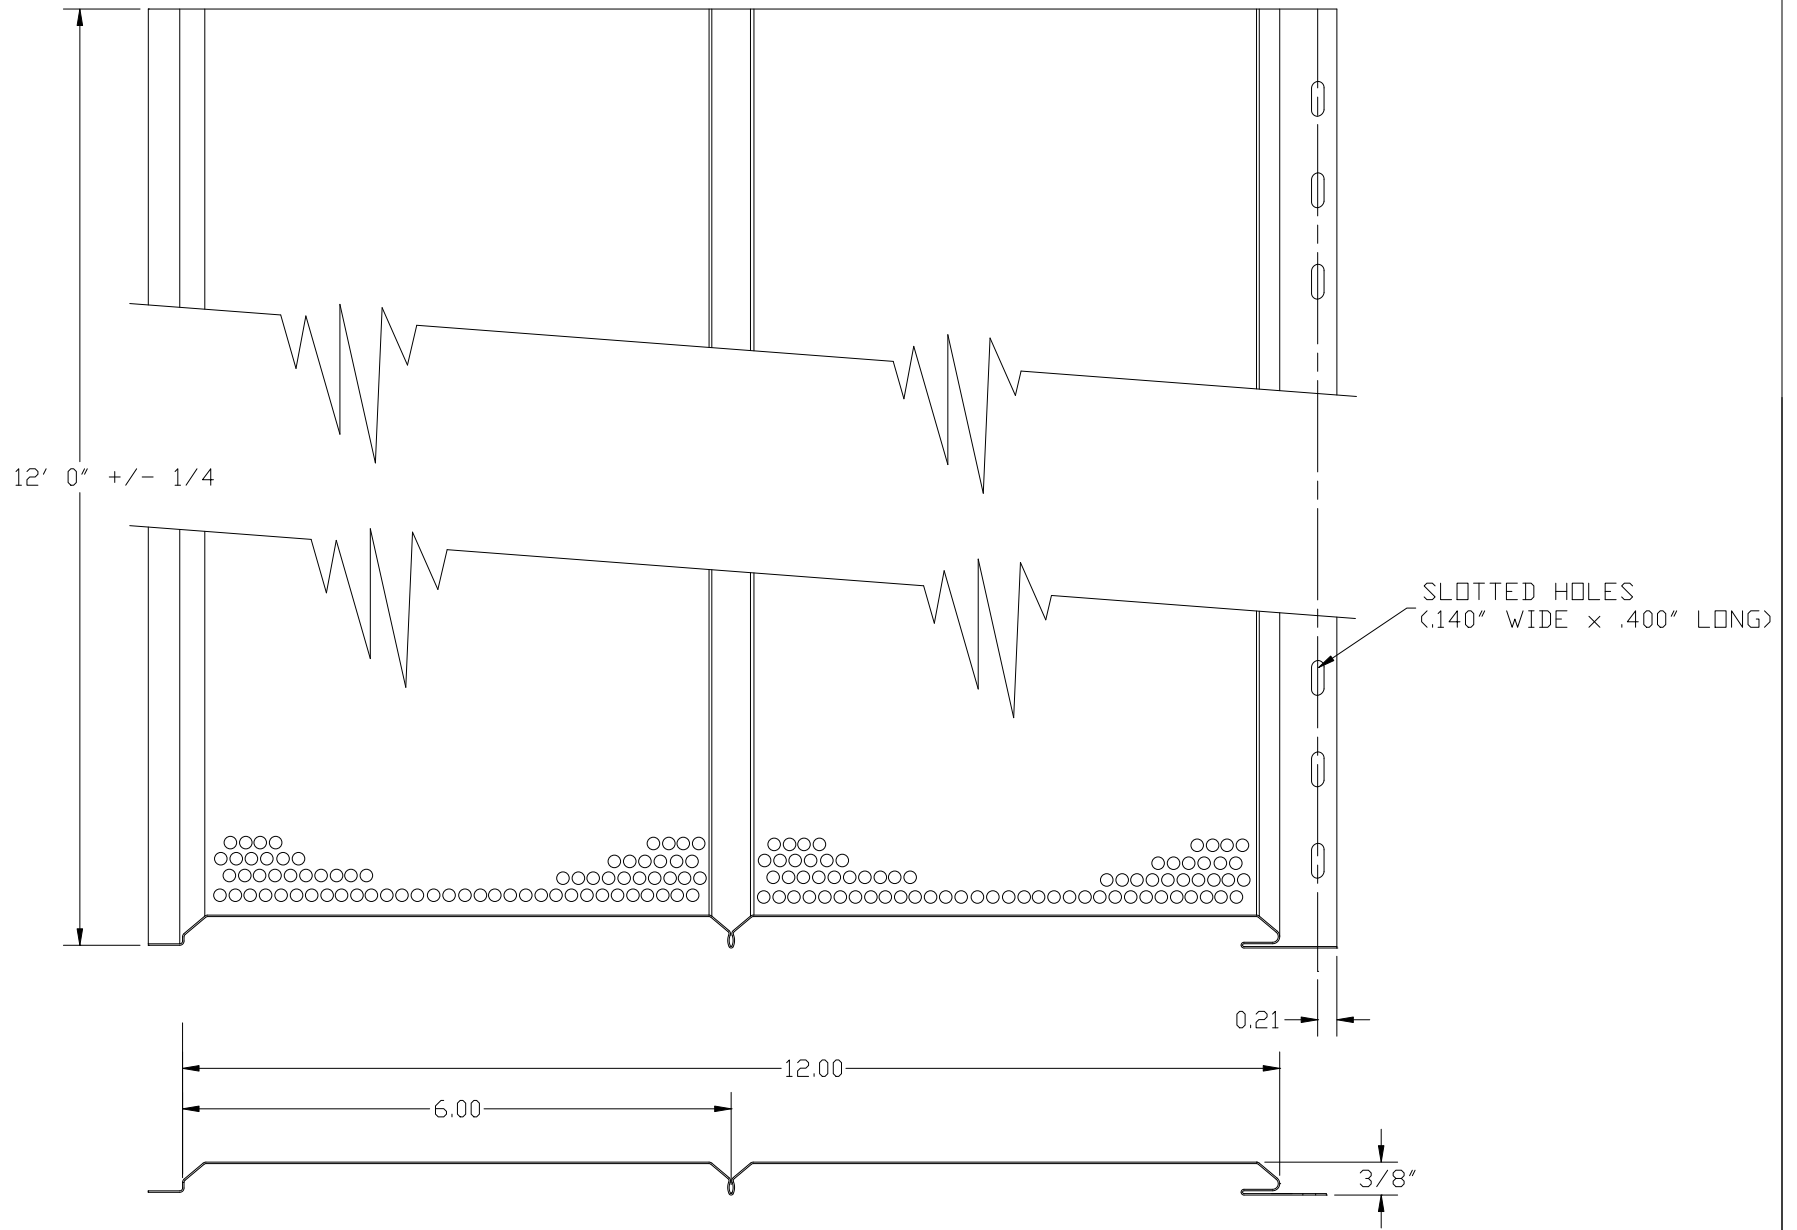

ITEM CODE: SVGV420144
FINISH: ALUMALURE 2000
GAUGE: 016
LENGTH: 12'

TRADITIONAL 12" PERFORATED V-GROOVE SOFFIT
SCALE: 1" = 2"