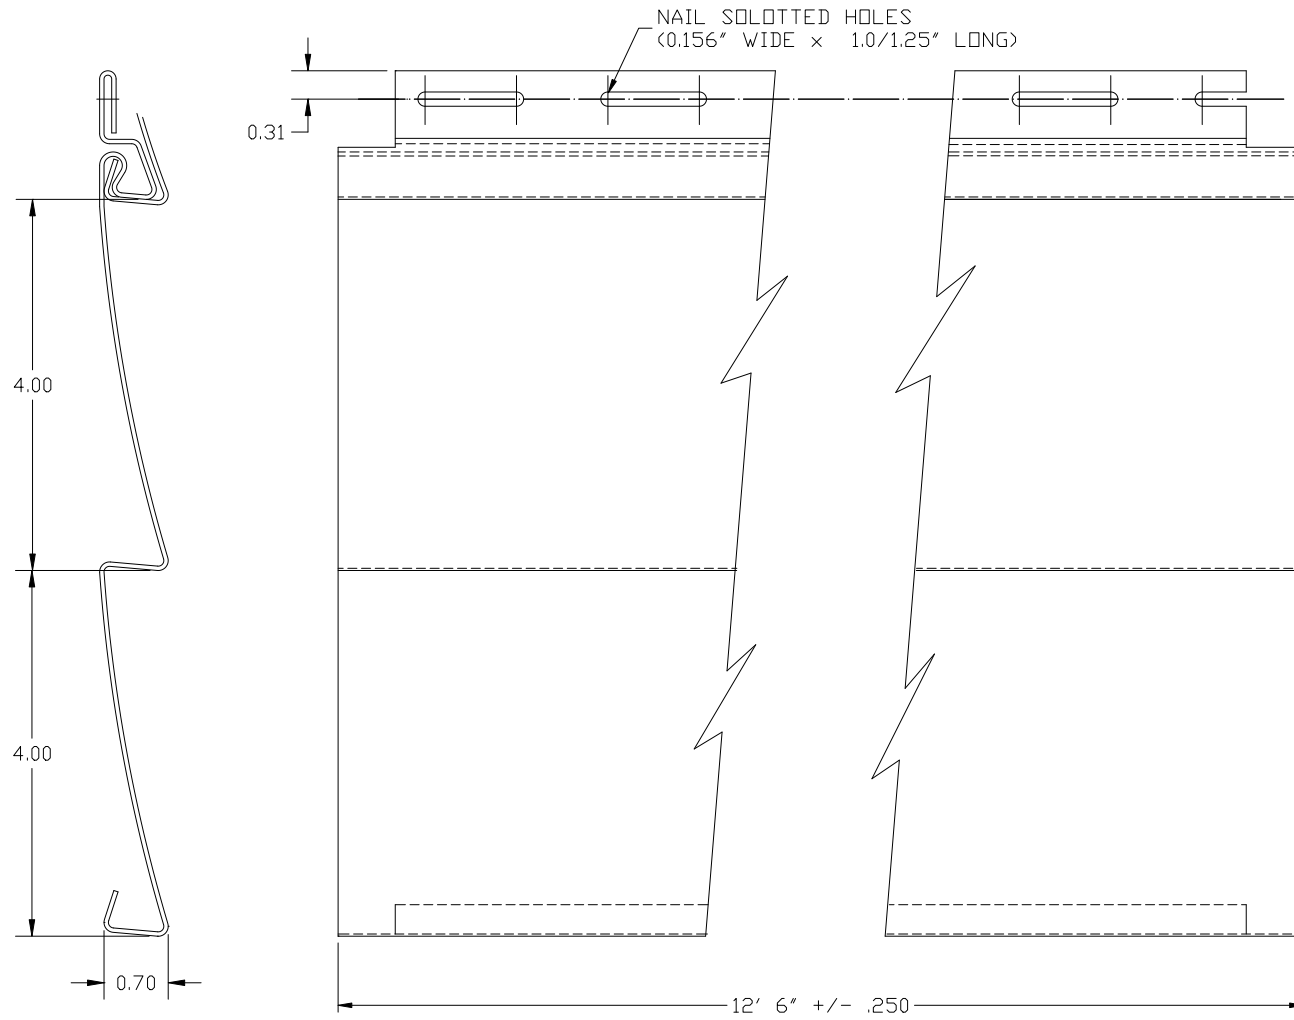

ITEM CODE: GS40
FINISH: CEDAR WOODGRAIN
NOMINAL .046"
LENGTH: 12' 6"

GRAND SIERRA DOUBLE 4"
SCALE: 1"=2"