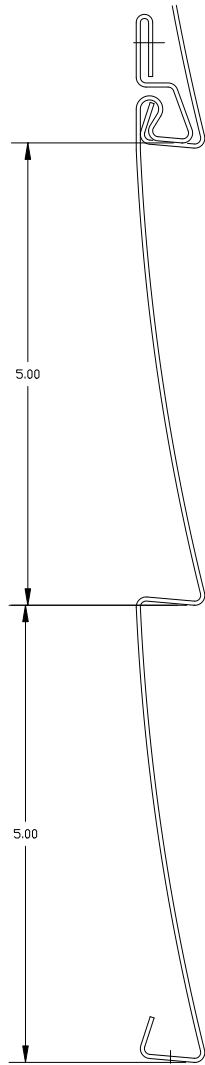

ITEM CODE: GS50
FINISH: CEDAR WOODGRAIN
NOMINAL: .046"
LENGTH: 12'

GRAND SIERRA DOUBLE 5"
SCALE 1"=2"