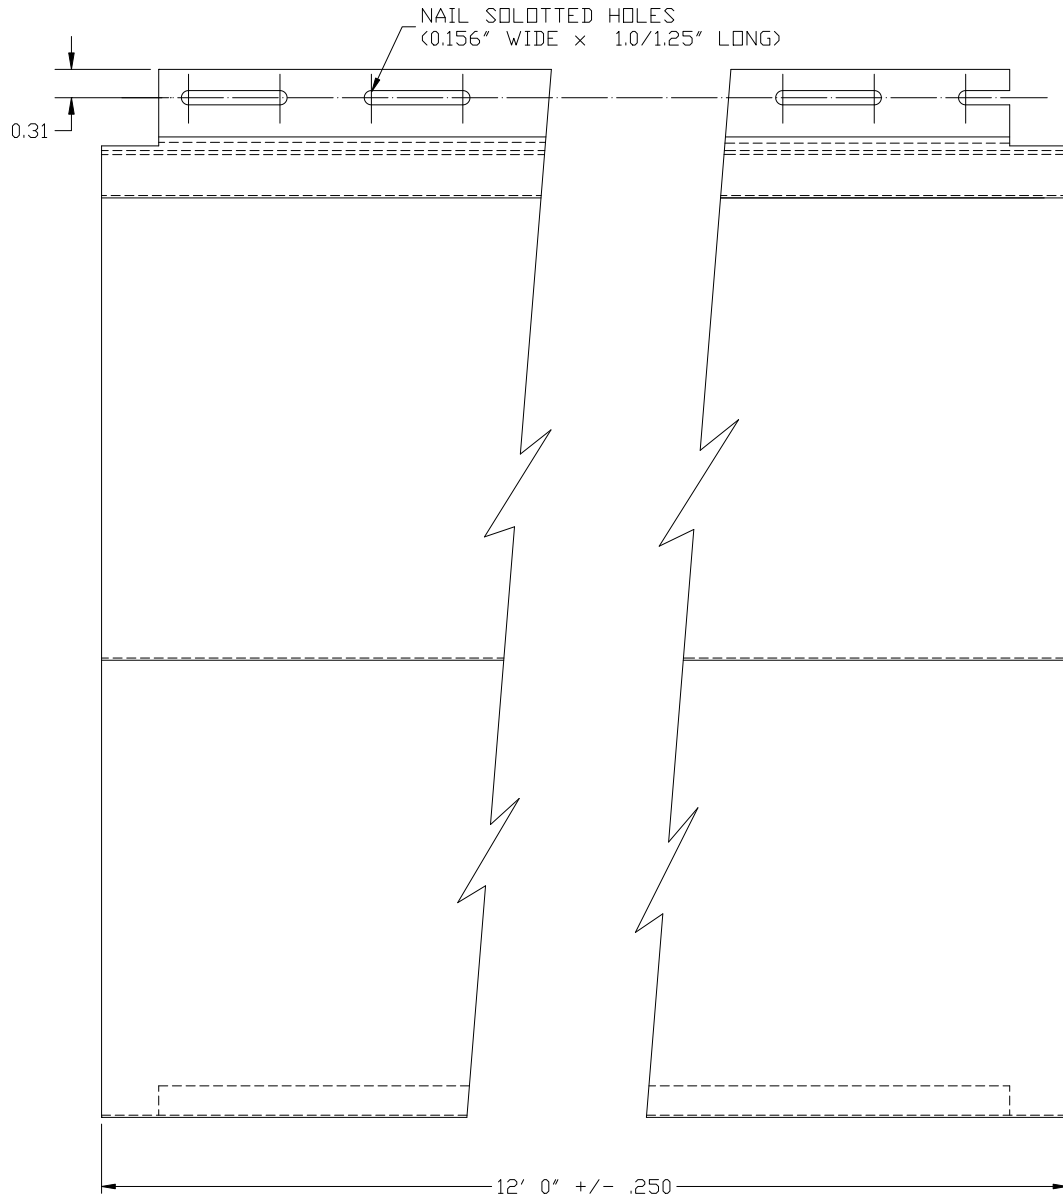

ITEM CODE: GS50
FINISH: CEDAR WOODGRAIN
NOMINAL: .046"
LENGTH: 12'

GRAND SIERRA DOUBLE 5"
SCALE 1"=2"