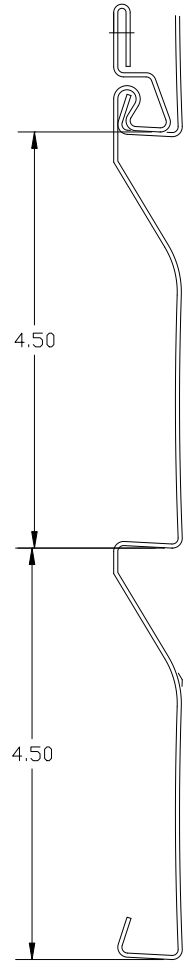

ITEM CODE: GSD45
FINISH: CEDAR WOODGRAIN
NOMINAL .046"
LENGTH: 12' 1"

GRAND SIERRA 4-1/2" DUTCH LAP
SCALE: 1" = 2"