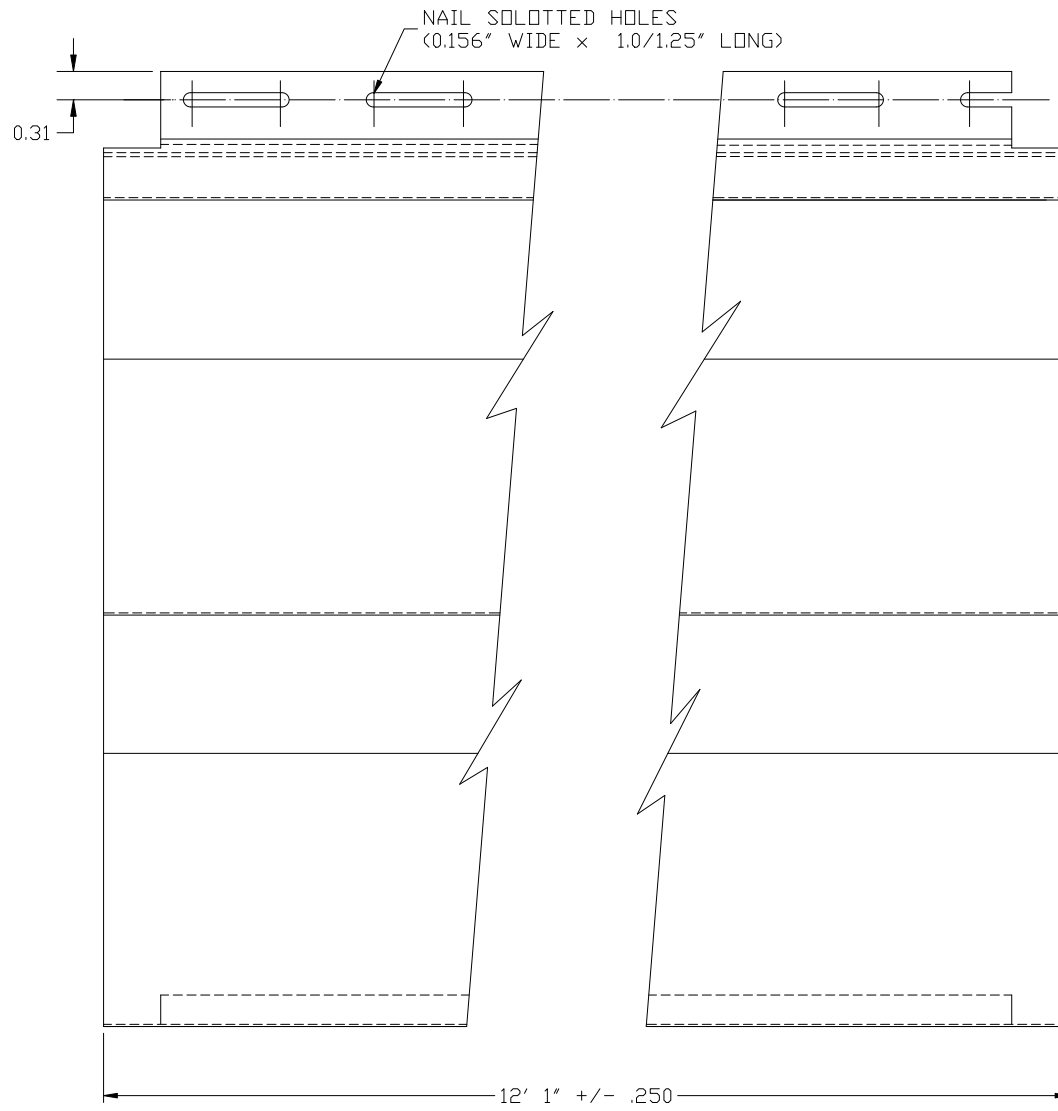

ITEM CODE: GSD45
FINISH: CEDAR WOODGRAIN
NOMINAL .046"
LENGTH: 12' 1"

GRAND SIERRA 4-1/2" DUTCH LAP
SCALE: 1" = 2"