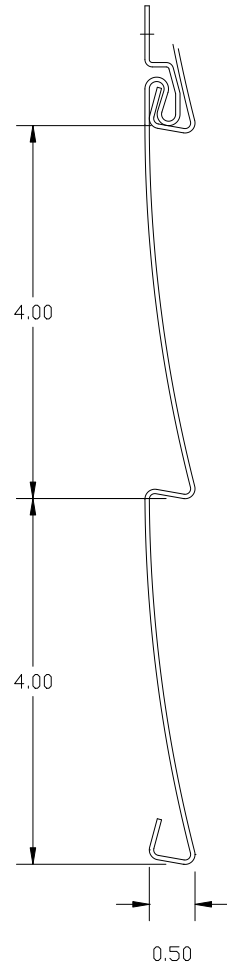

ITEM CODE: L44T
FINISH: WOODGRAIN
NOMINAL .048"
LENGTH: 12' 6"

LIBERTY ELITE DOUBLE 4"
SCALE: 1"=2"