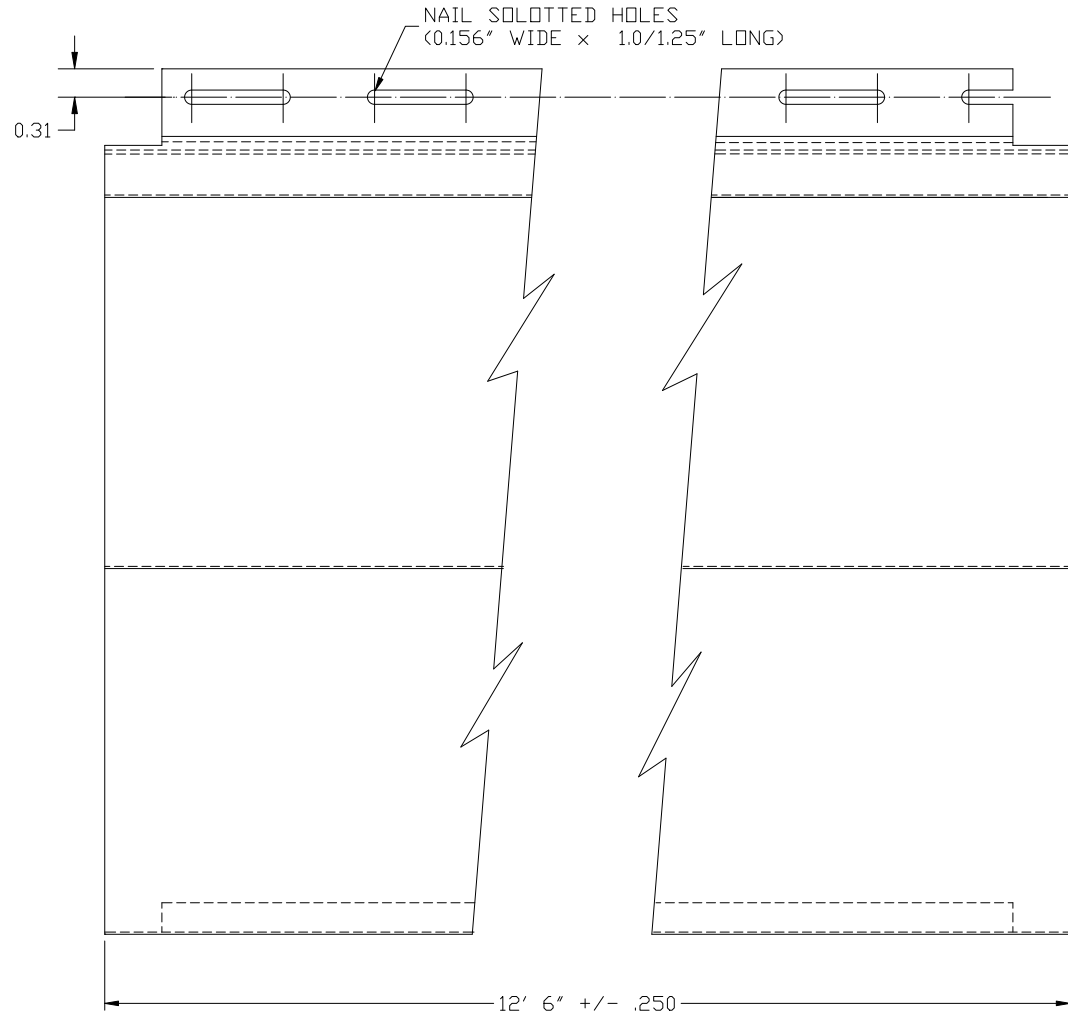

ITEM CODE: L44T
FINISH: WOODGRAIN
NOMINAL .048"
LENGTH: 12' 6"

LIBERTY ELITE DOUBLE 4"
SCALE: 1"=2"