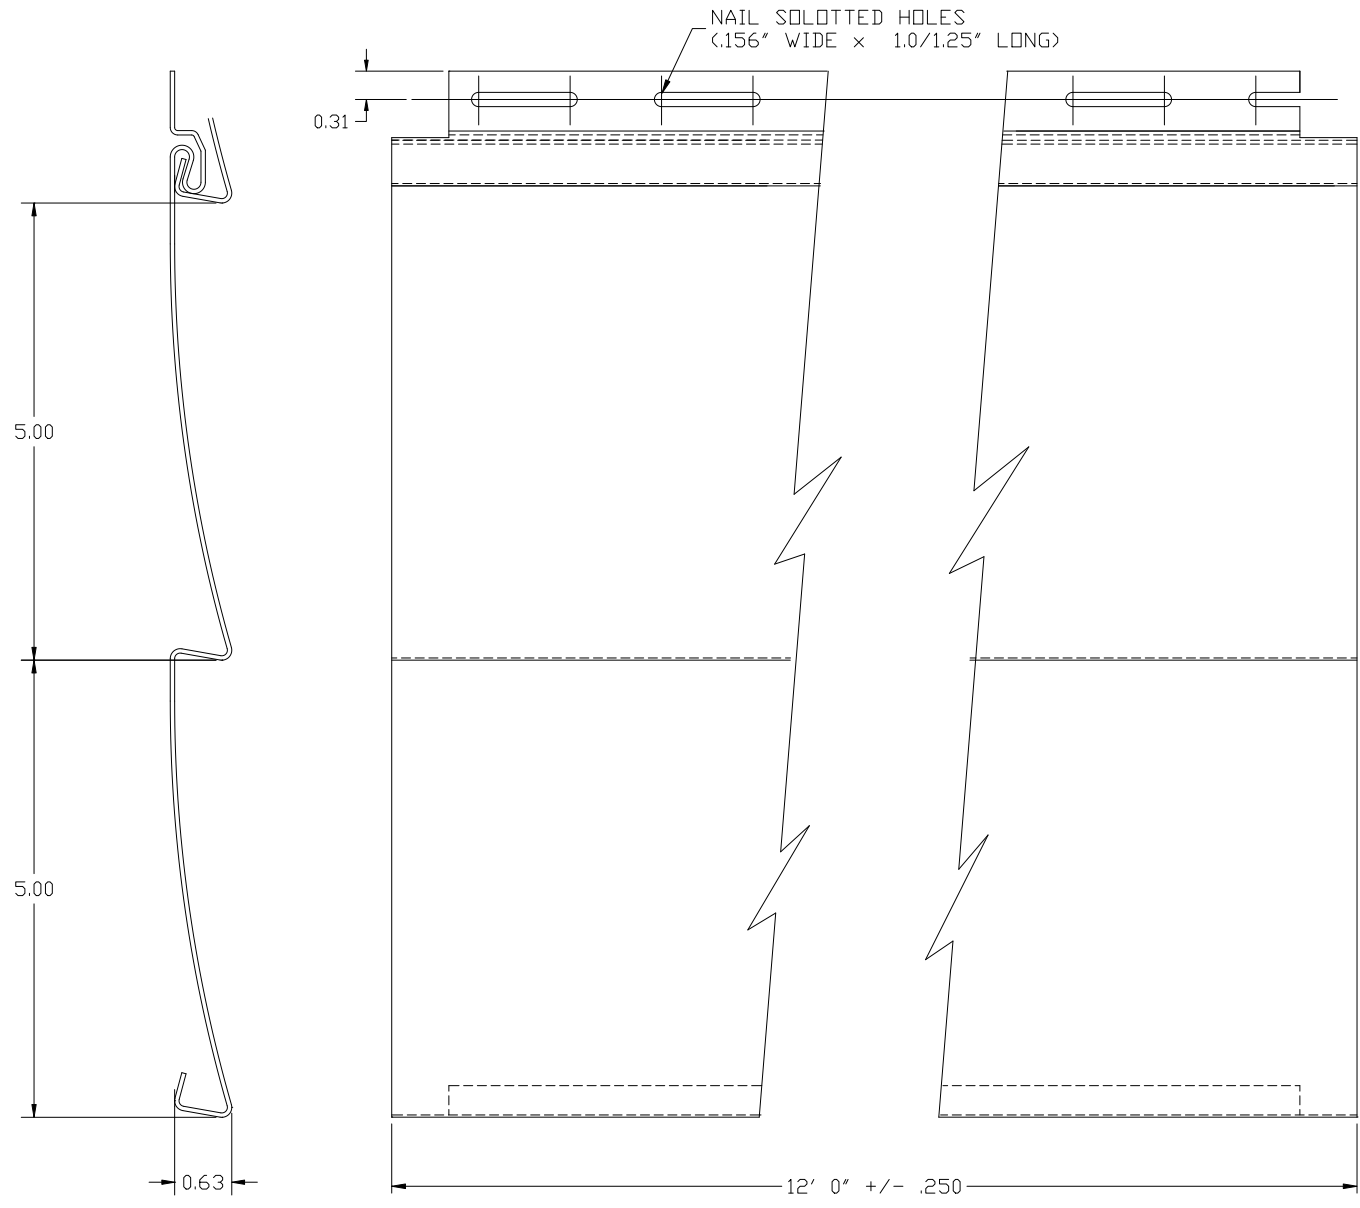

ITEM CODE: L55T  
FINISH: WOODGRAIN  
NOMINAL .048"  
LENGTH: 12'

LIBERTY ELITE DOUBLE 5"  
SCALE: 1"=2"