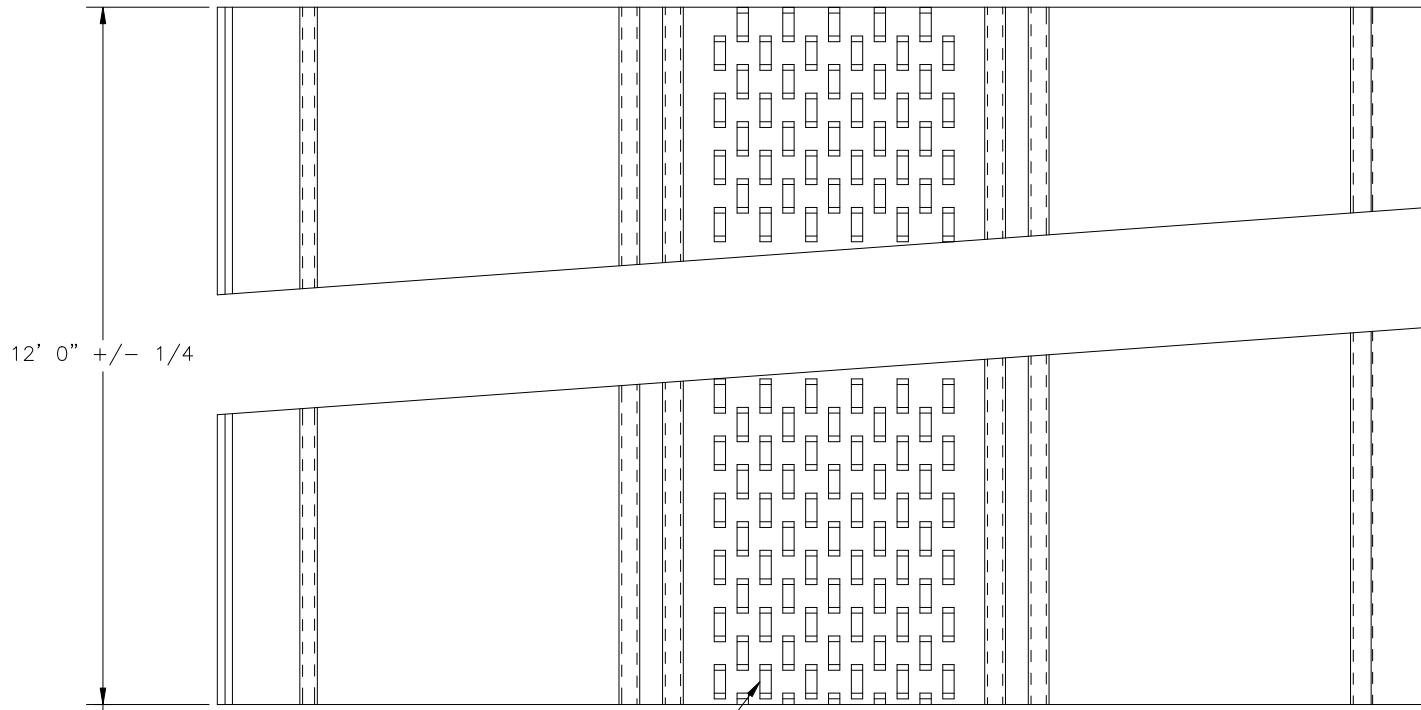

ITEM CODE: LCAS12319  
FINISH: ALUMALURF 2000  
GAUGE: 019  
LENGTH: 12'

4.0 SQ. IN.  
N.F.A./SQ. FT.

PRO-GUARD SELECT 12" CENTER LANCED SOFFIT  
SCALE: 1" = 2"