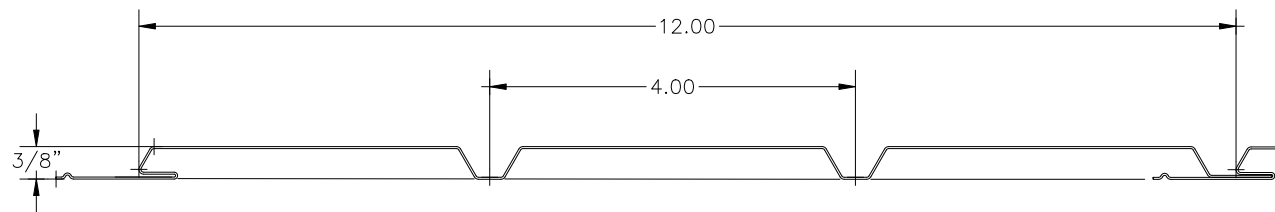

ITEM CODE: LCAS12319  
FINISH: ALUMALURF 2000  
GAUGE: 019  
LENGTH: 12'

4.0 SQ. IN.  
N.F.A./SQ. FT.

PRO-GUARD SELECT 12" CENTER LANCED SOFFIT  
SCALE: 1" = 2"