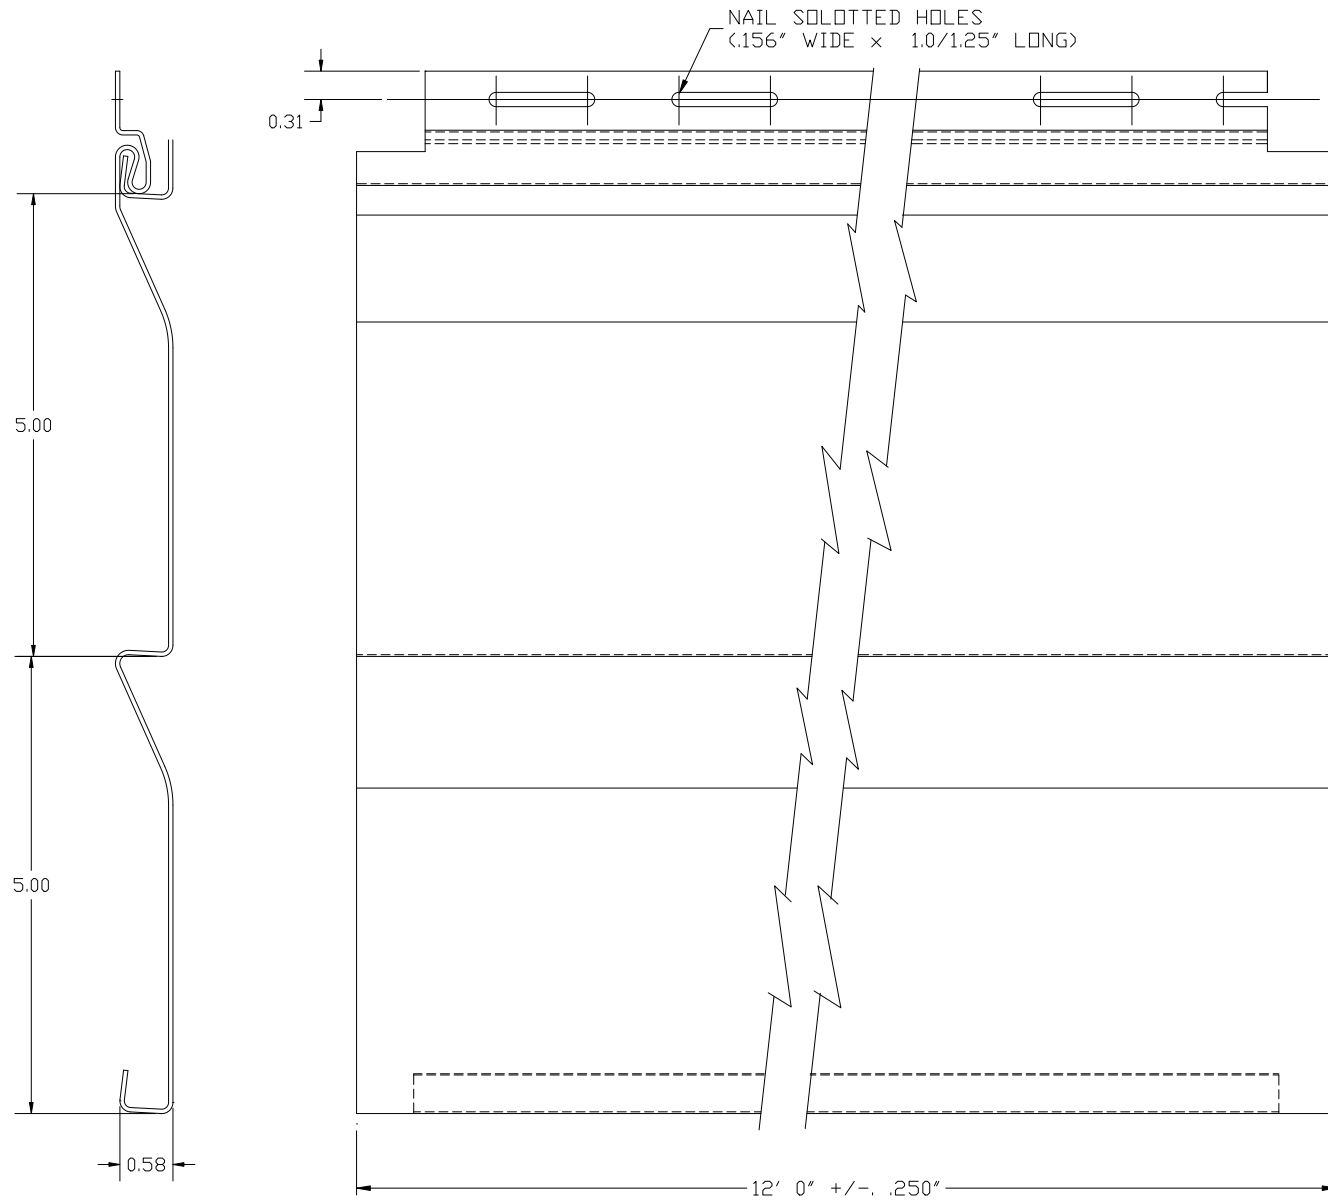

ITEM CODE: LD55T
FINISH: WOODGRAIN
GAUGE: .048"
LENGTH: 12'

LIBERTY ELITE DOUBLE 5" - DUTCH LAP
SCALE: 1" = 2"