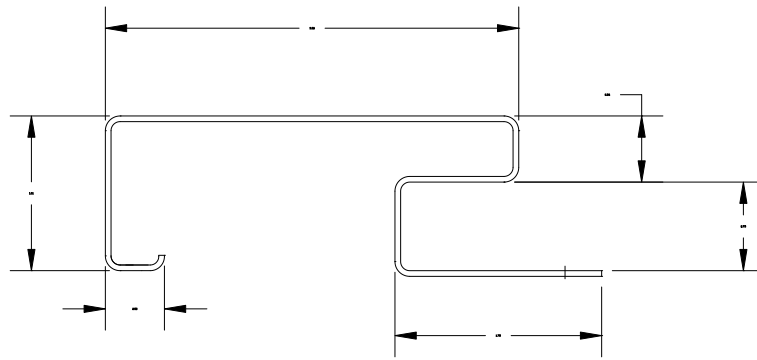

ITEM CODE: LIN35
FINISH: WOODGRAIN
GAUGE:
LENGTH: 12' 6"

WINDOW & DOOR CASING LINEAL 3-1/2"

SCALE: 1"=2"