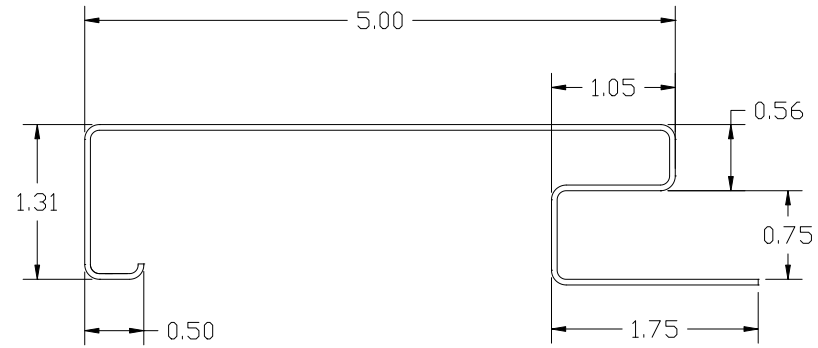

ITEM CODE: LIN50
FINISH: WOODGRAIN
GAUGE:
LENGTH: 20'

CORNER LINEAL 5"

SCALE: 1"=2"