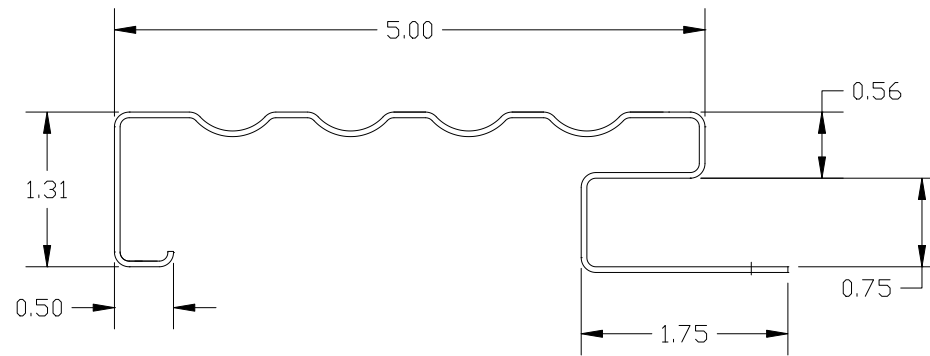

ITEM CODE: LINF50
FINISH: WOODGRAIN
GAUGE:
LENGTH: 20'

FLUTED CORNER LINEAL 5"

SCALE: 1" = 2"