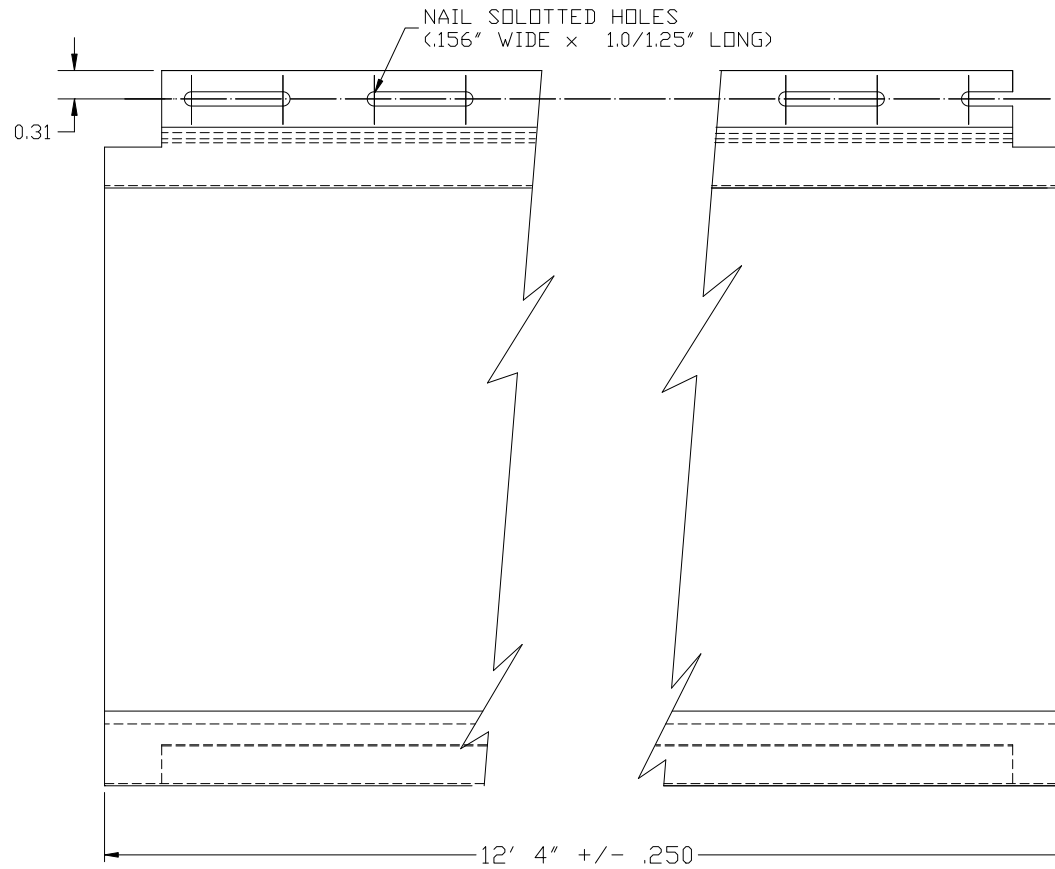

ITEM CODE: MBB65  
FINISH: WOODGRAIN  
GAUGE: .042"  
LENGTH: 12' 4"

MEADOWBROOK 6-1/2" BEADED  
SCALE: 1"=2"