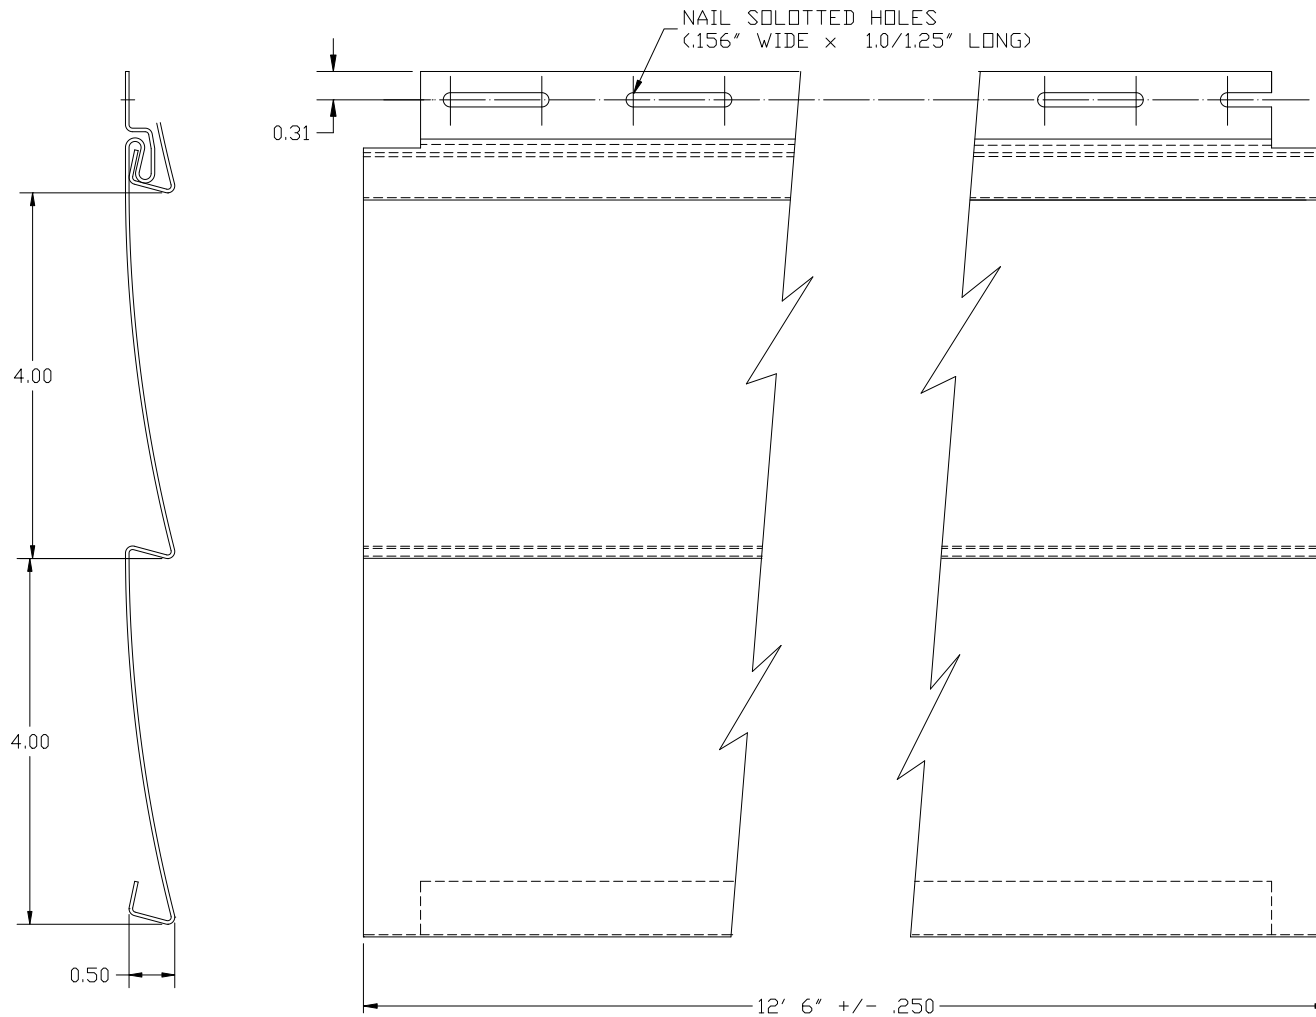

ITEM CODE: MC40
FINISH: WOODGRAIN
NOMINAL .040"
LENGTH: 12' 6"

MILL CREEK DOUBLE 4"
SCALE: 1"=2"