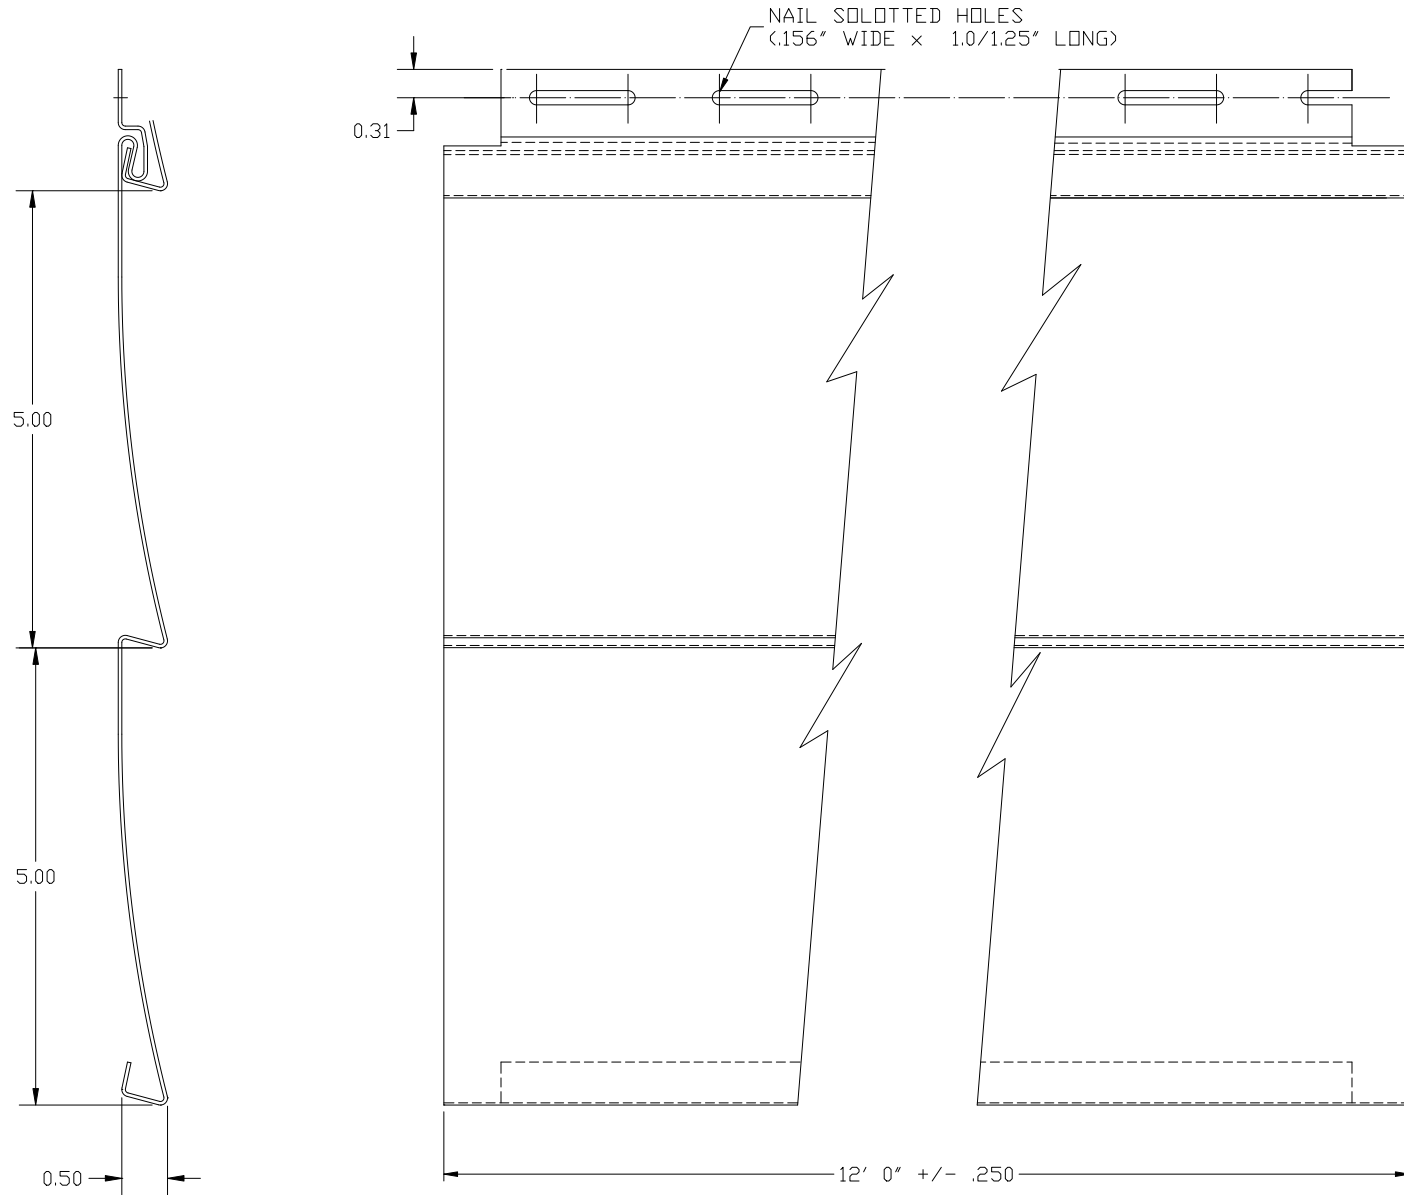

ITEM CODE: MC50
FINISH: WOODGRAIN
NOMINAL .040"
LENGTH: 12'

MILL CREEK DOUBLE 5"
SCALE: 1"=2"