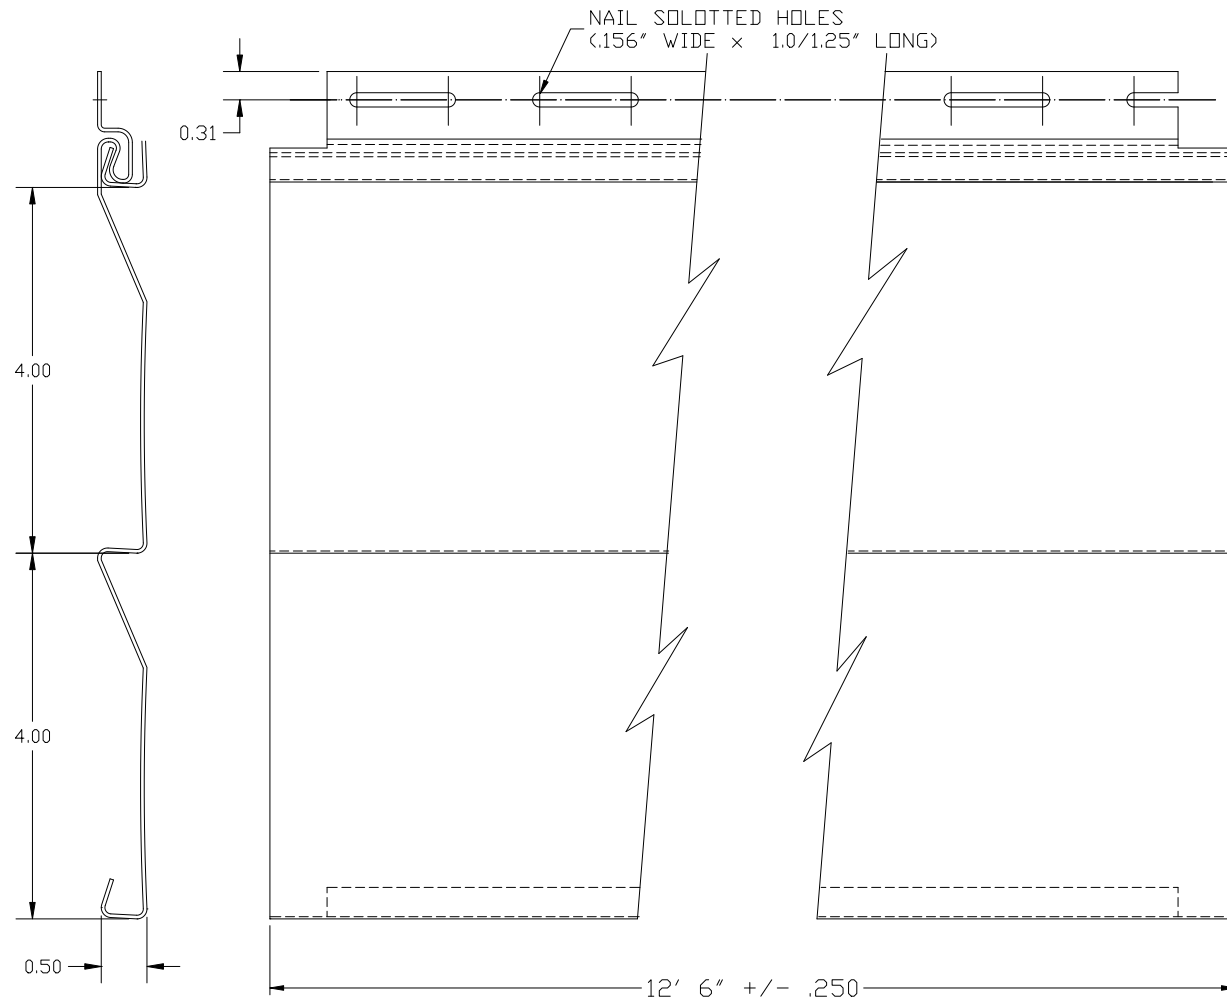

ITEM CODE: MCD40  
FINISH: WOODGRAIN  
NOMINAL .040"  
LENGTH: 12' 6"

MILL CREEK DOUBLE 4" DUTCH LAP  
SCALE: 1"=2"