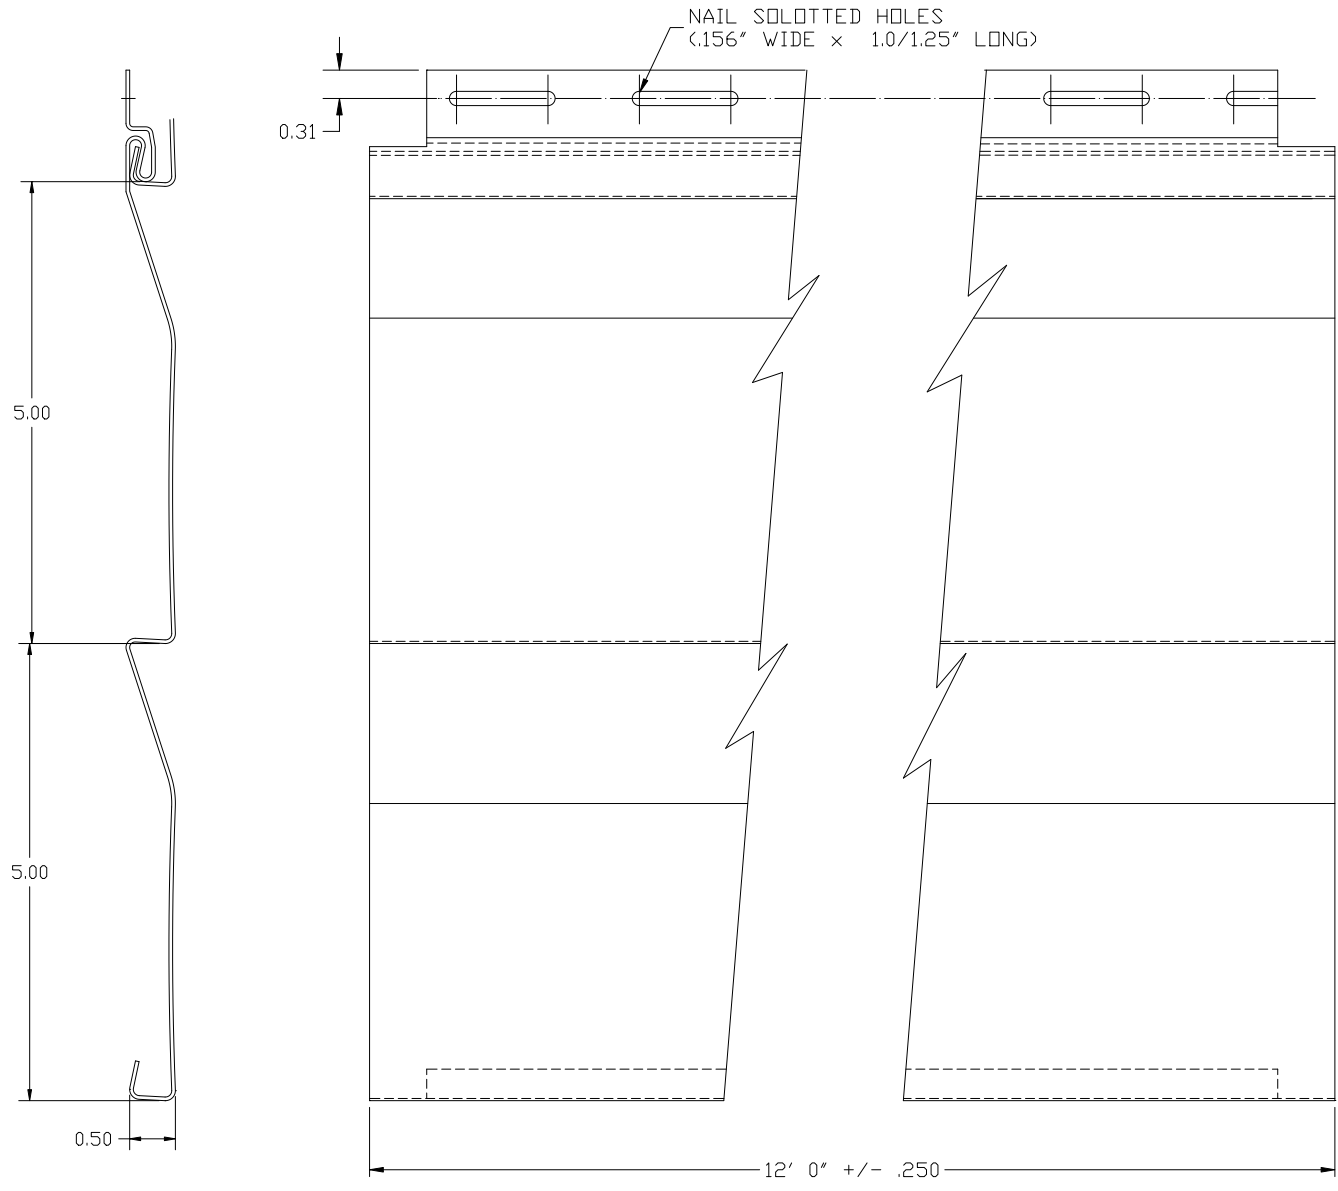

ITEM CODE: MCD50
FINISH: WOODGRAIN
NOMINAL .040"
LENGTH: 12'

MILL CREEK DOUBLE 5" DUTCH LAP
SCALE: 1" = 2"