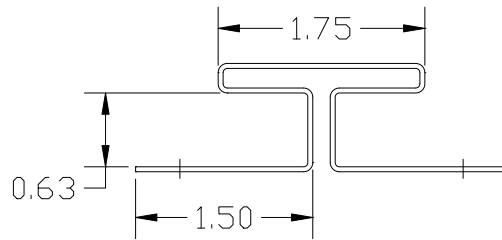

| |
|-------------------|
| ITEM CODE: MVTC05 |
| FINISH: MATTE |
| NOMINAL .042" |
| LENGTH: 12' 6" |

"T" CHANNEL - 5/8"

SCALE: 1"=2"