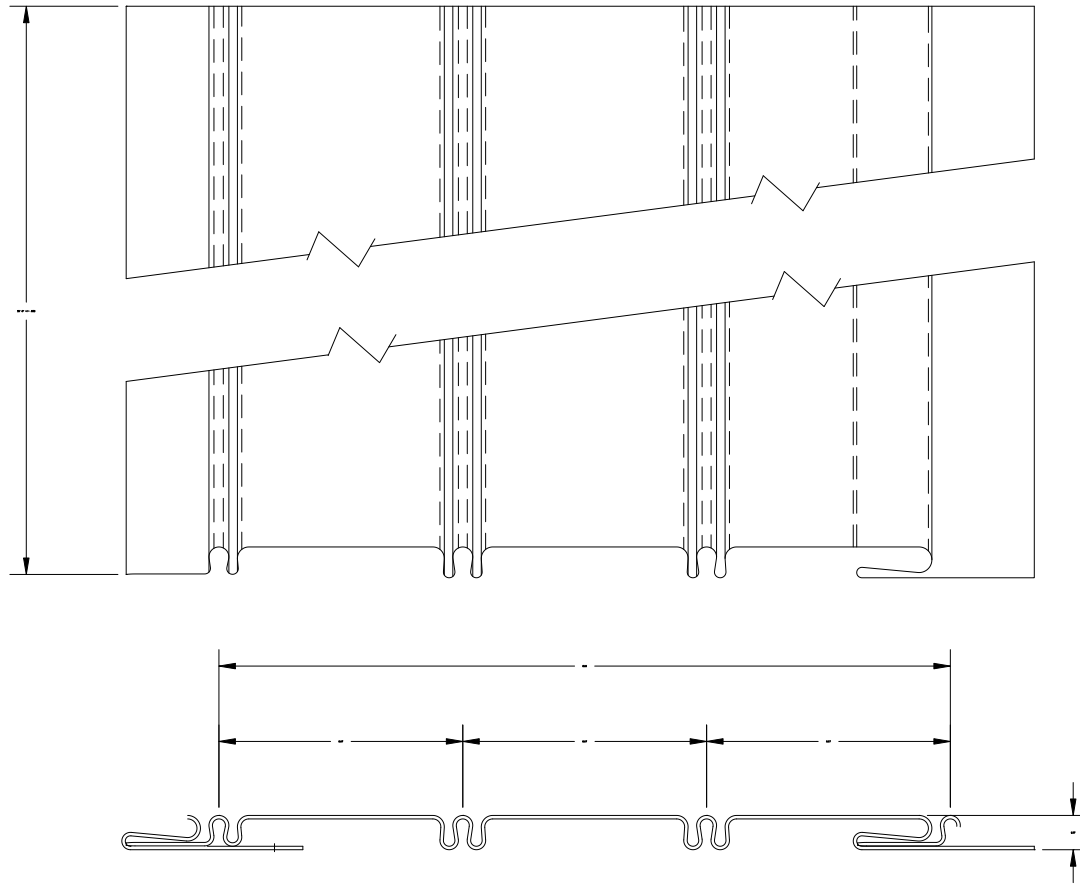

ITEM CODE: PBS80N
FINISH: MATTE
NOMINAL .040"
LENGTH: 12' 6"

PRO-BEAD 8" NON-VENTILATED SOFFIT/WAINSCOT
SCALE: 1"=2"