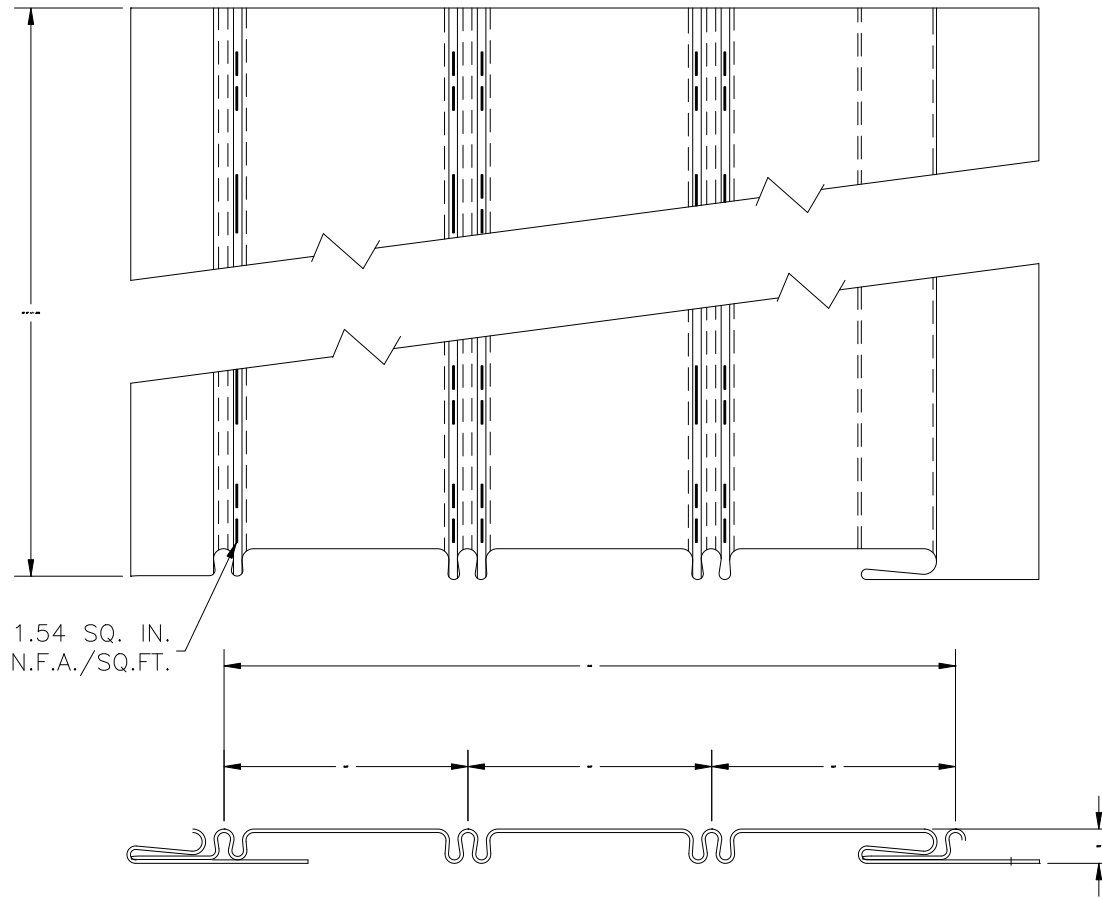

ITEM CODE: PBS80V
FINISH: MATTE
NOMINAL .040"
LENGTH: 12' 6"

PRO-BEAD 8" VENTILATED SOFFIT  
SCALE: 1"=2"