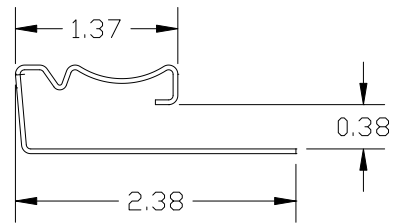

ITEM CODE: PBSJ03
FINISH: MATTE
NOMINAL .040"
LENGTH: 12' 6"

PRO-BEAD J-CHANNEL - 3/8"

SCALE: 1"=2"