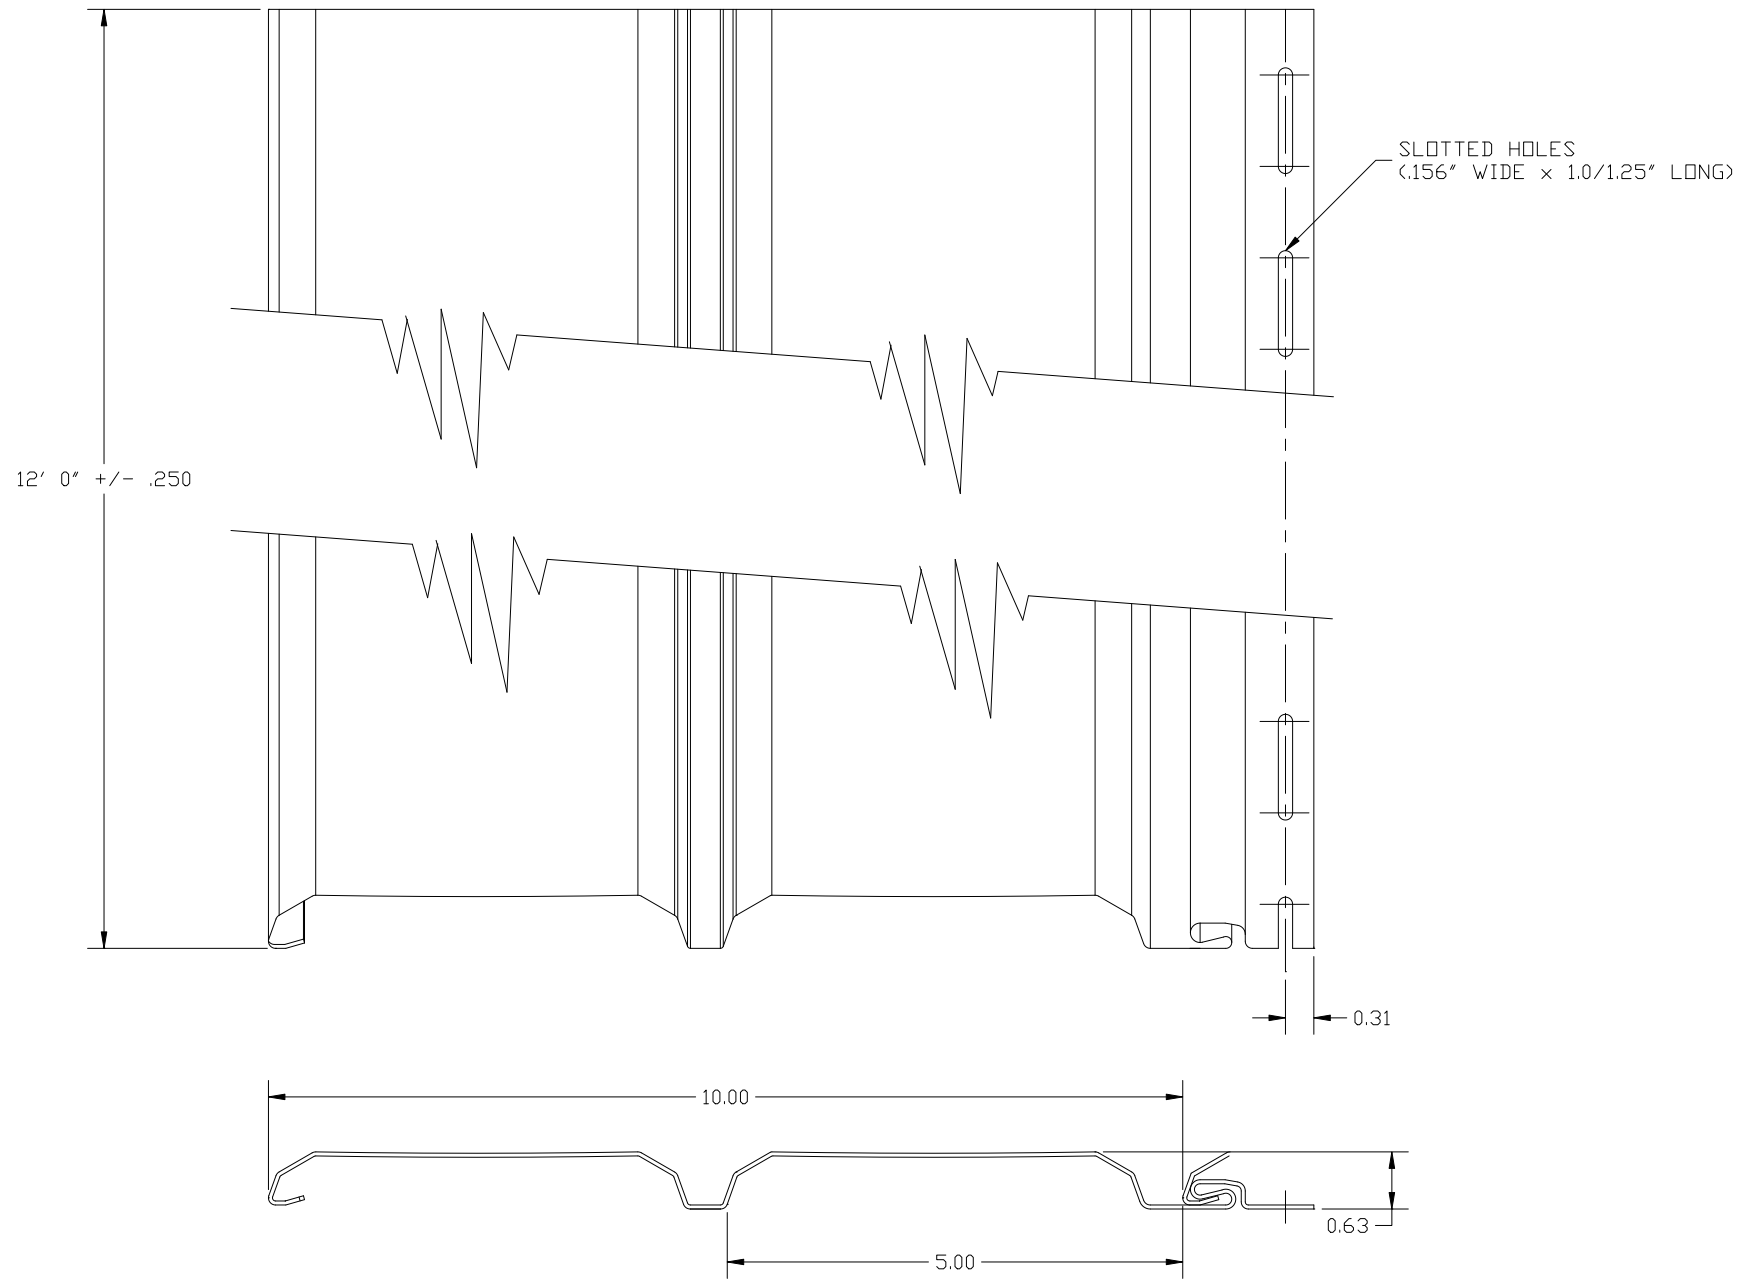

ITEM CODE: PSS10N  
FINISH: TEXTURED  
NOMINAL .046"  
LENGTH: 12'

PRO-SELECT DOUBLE 5" NON-VENTILATED PANEL  
SCALE: 1"=2"