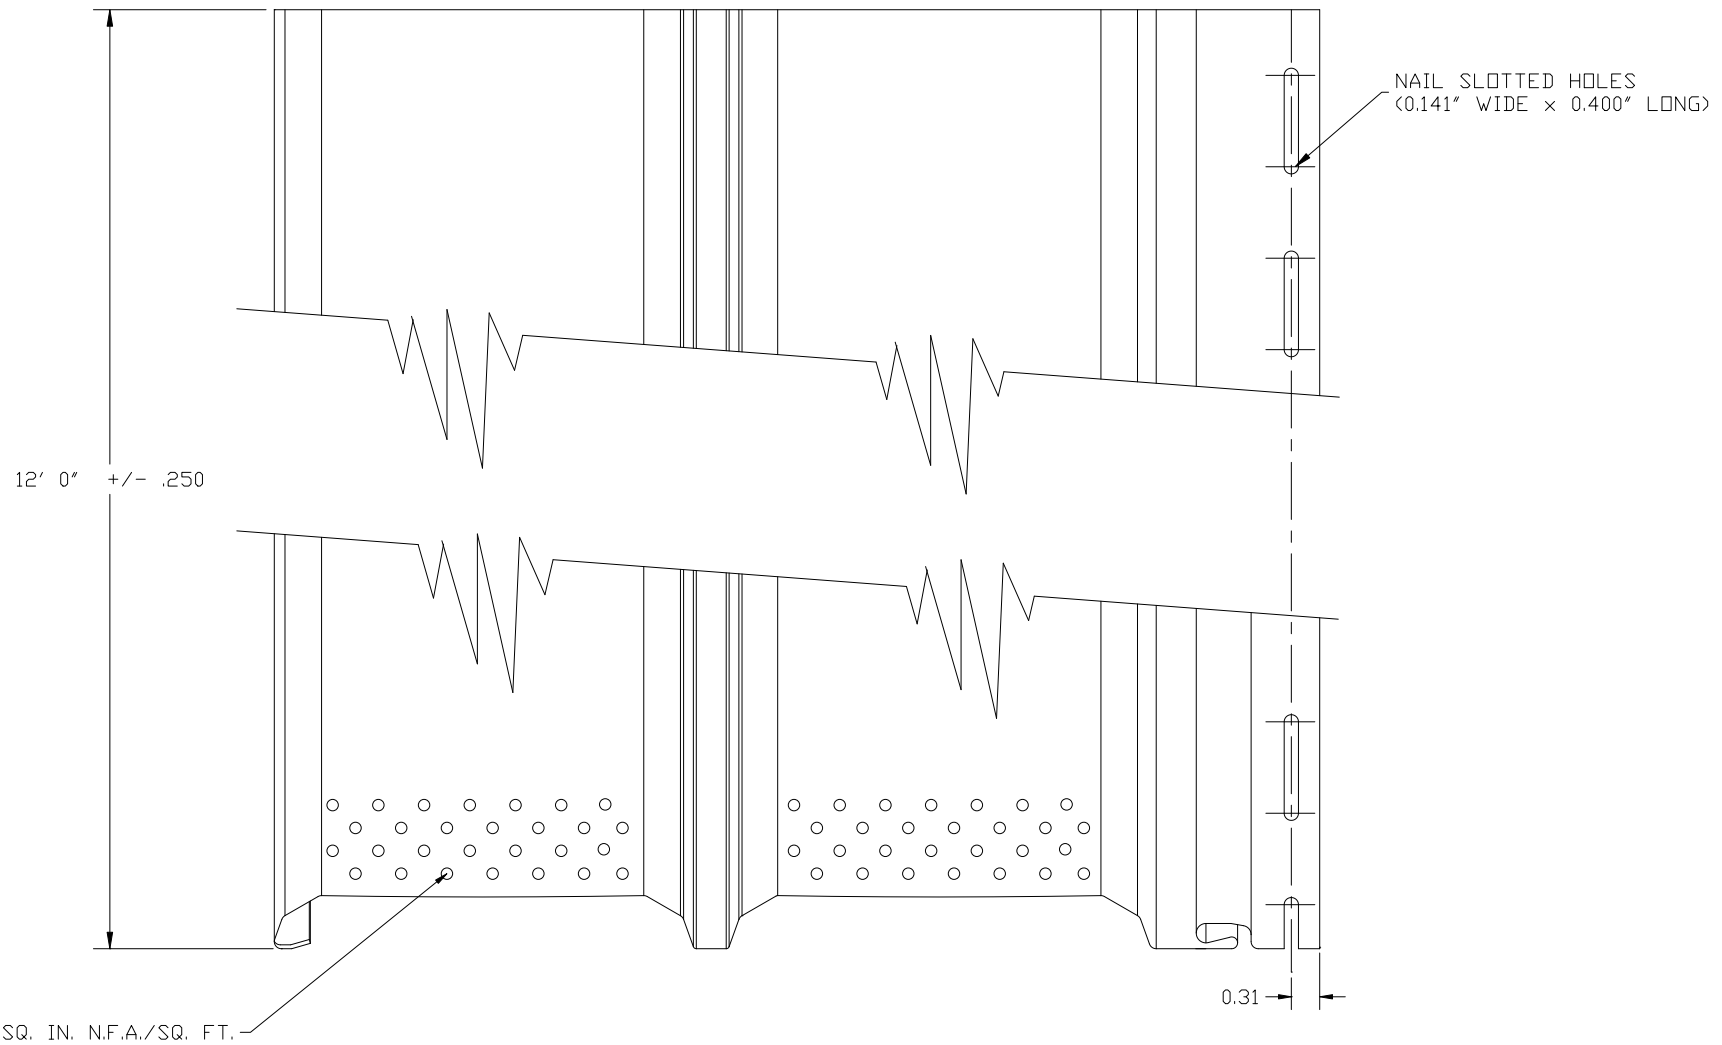

ITEM CODE: PSS10V
FINISH: TEXTURED
NOMINAL .046"
LENGTH: 12'

DOUBLE 5" VENTILATED PANEL
SCALE: 1"=2"