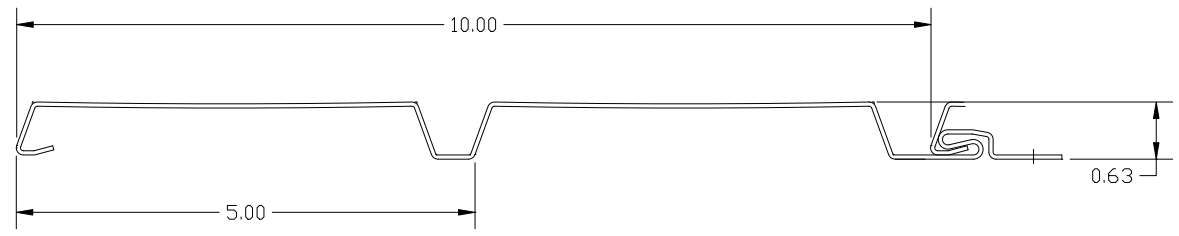

ITEM CODE: PSS10V
FINISH: TEXTURED
NOMINAL .046"
LENGTH: 12'

DOUBLE 5" VENTILATED PANEL
SCALE: 1"=2"