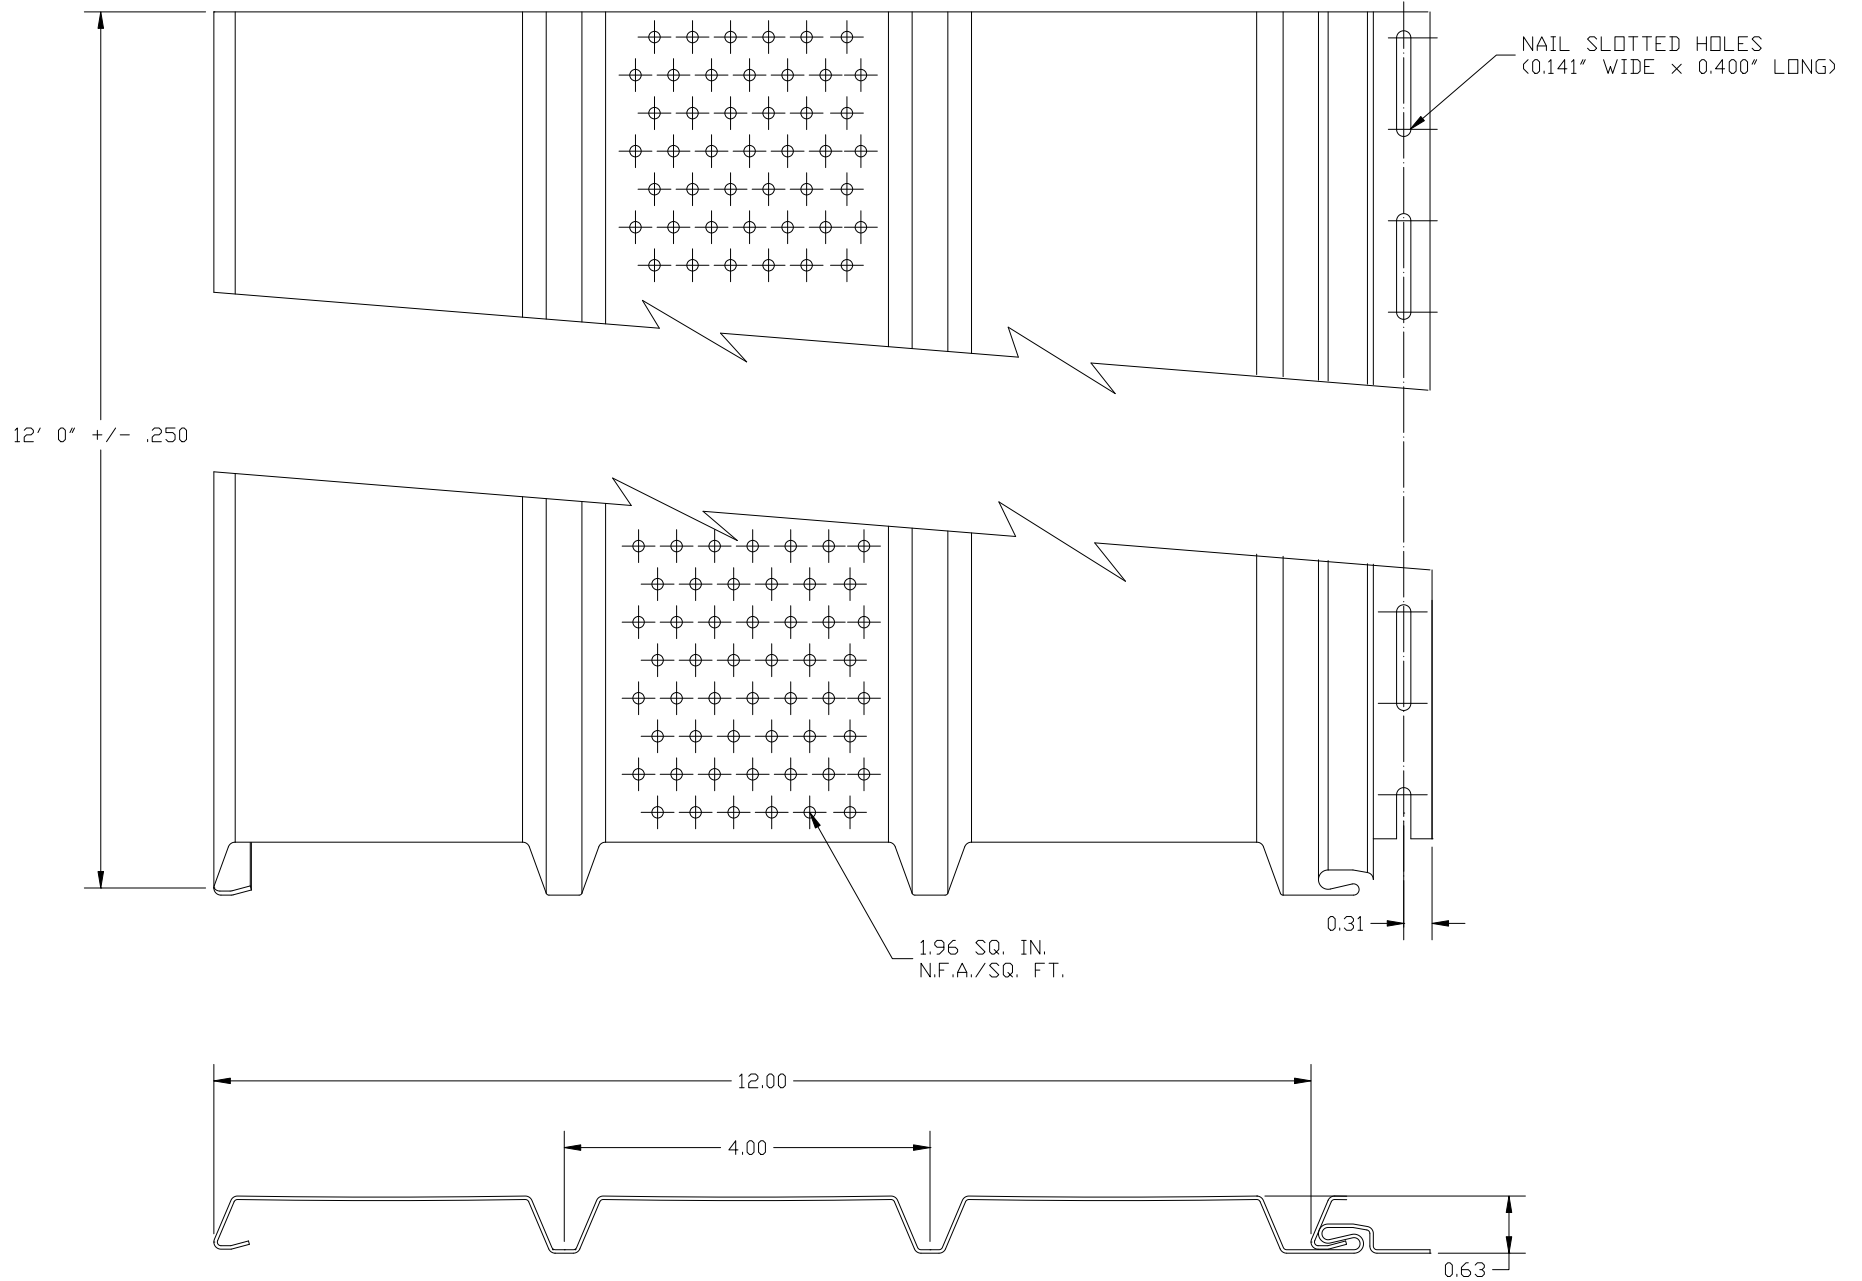

ITEM CODE: PTS12CV
FINISH: MATTE
NOMINAL .040"
LENGTH: 12'

TRIPLE 4" CENTER VENTILATED PANEL
SCALE: 1"=2"