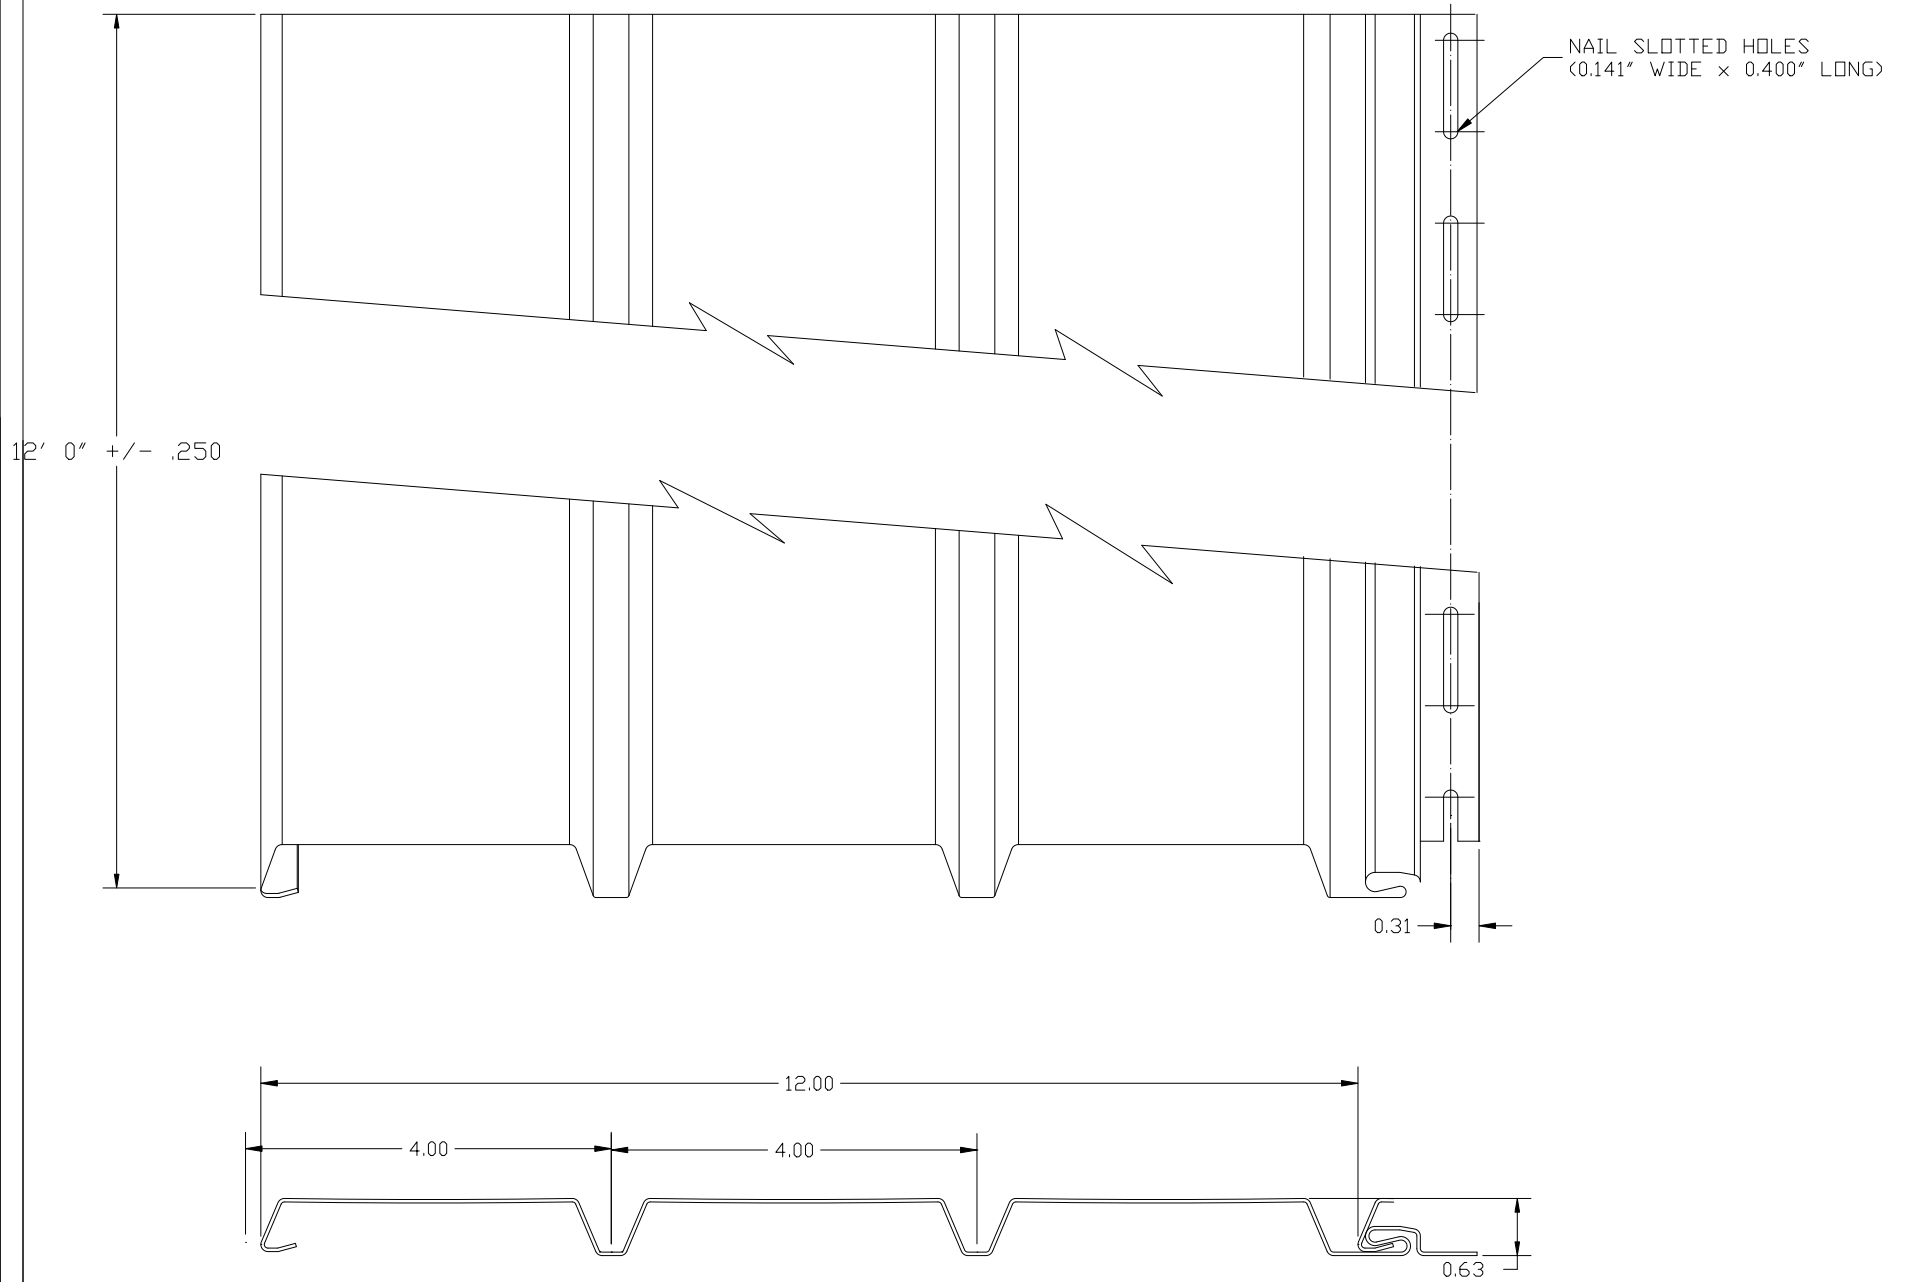

ITEM CODE: PTS12N
FINISH: MATTE
NOMINAL .040"
LENGTH: 12'

PRO-TECH PLUS TRIPLE 4" NON-VENTILATED PANEL
SCALE: 1"=2"