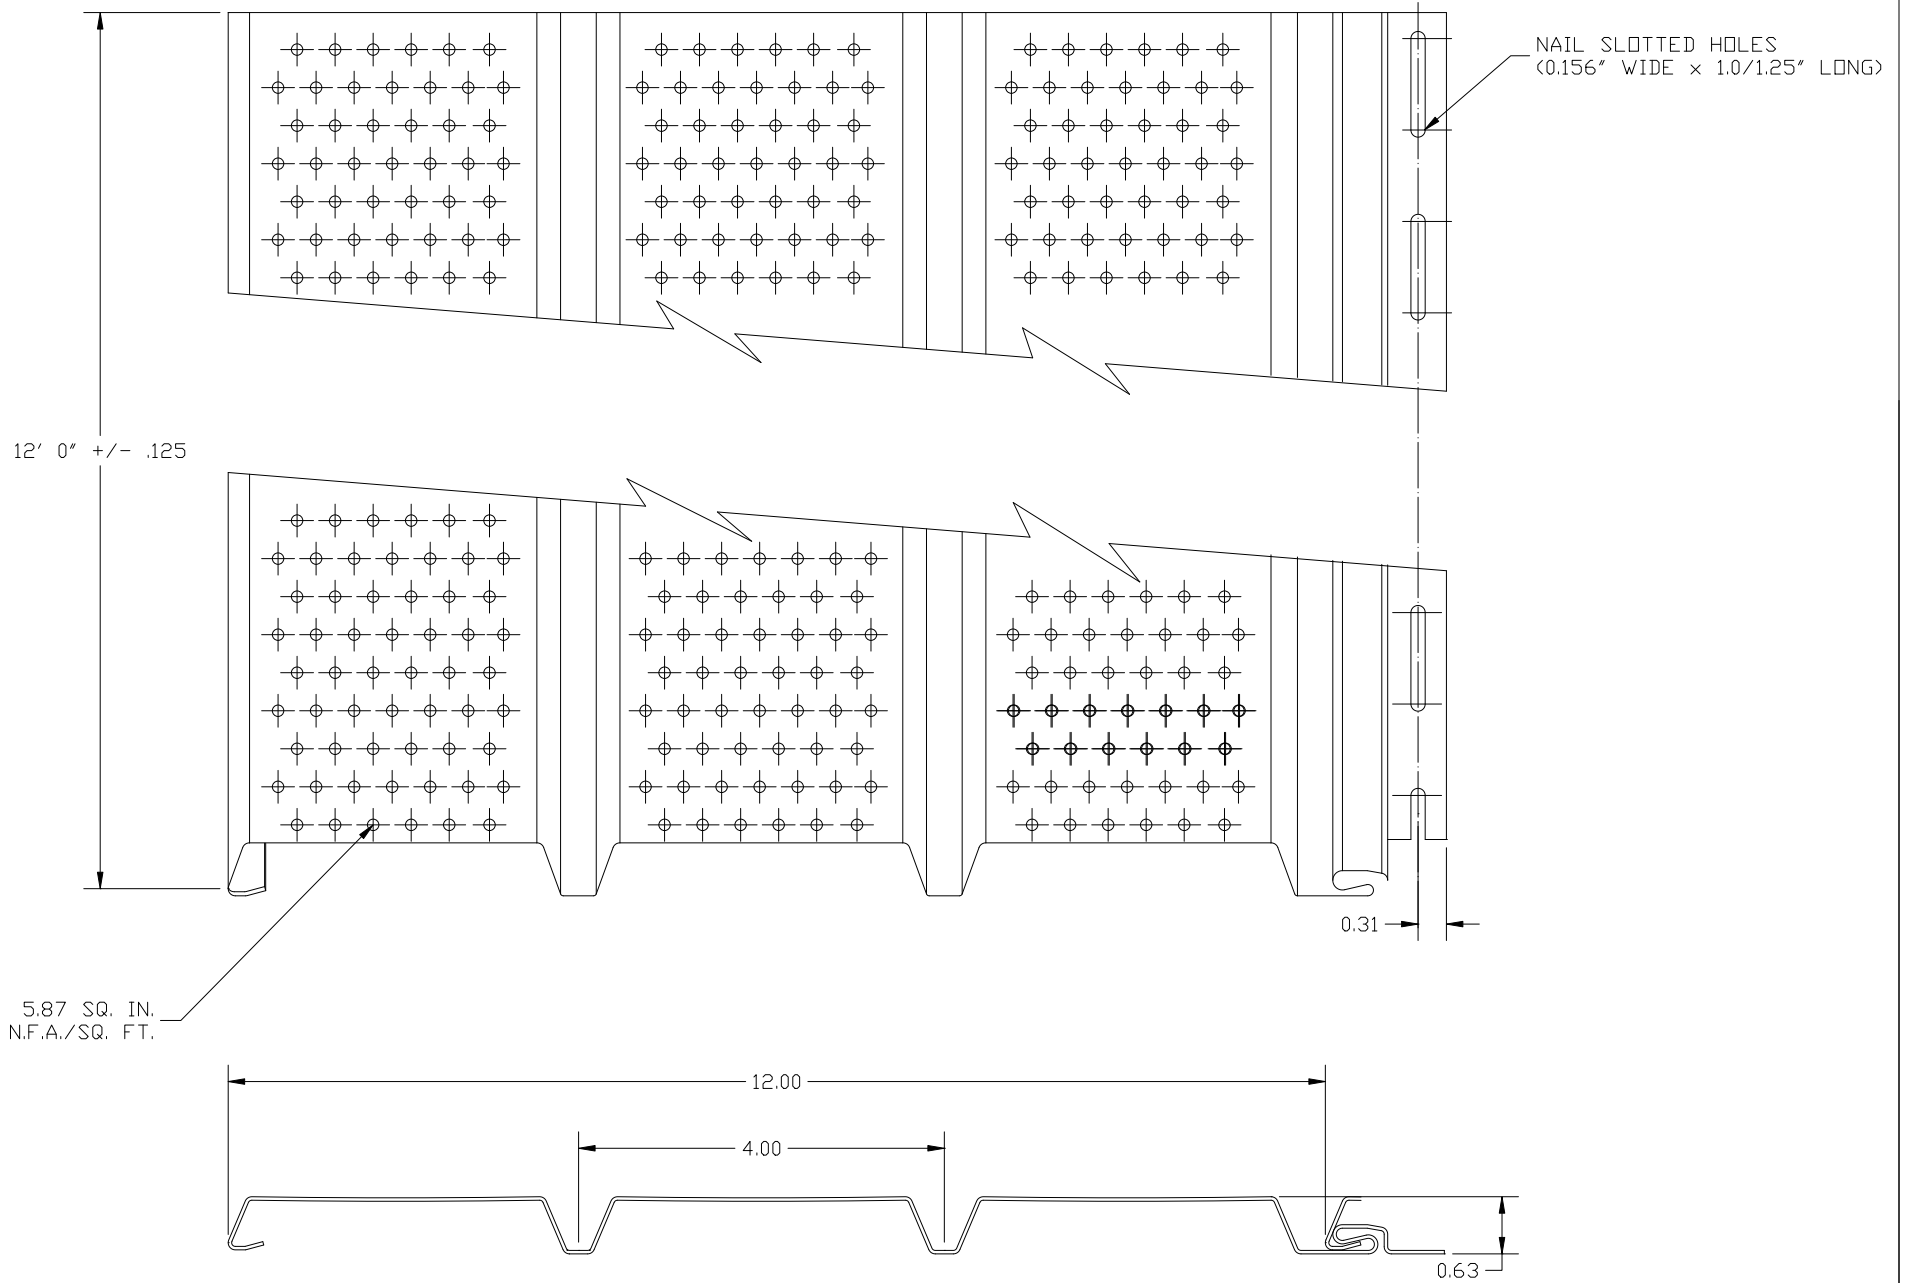

ITEM CODE: PTS12V
FINISH: MATTE
NOMINAL .040"
LENGTH: 12'

TRIPLE 4" VENTILATED PANEL PRO-TECH PLUS
SCALE: 1" = 2"