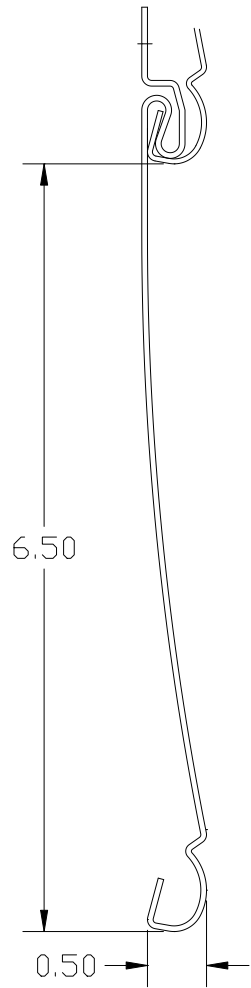

ITEM CODE: STVB65
FINISH: SMOOTH
NOMINAL .046"
LENGTH: 12' 4"

SILHOUETTE 6-1/2" BEADED

SCALE: 1" = 2"