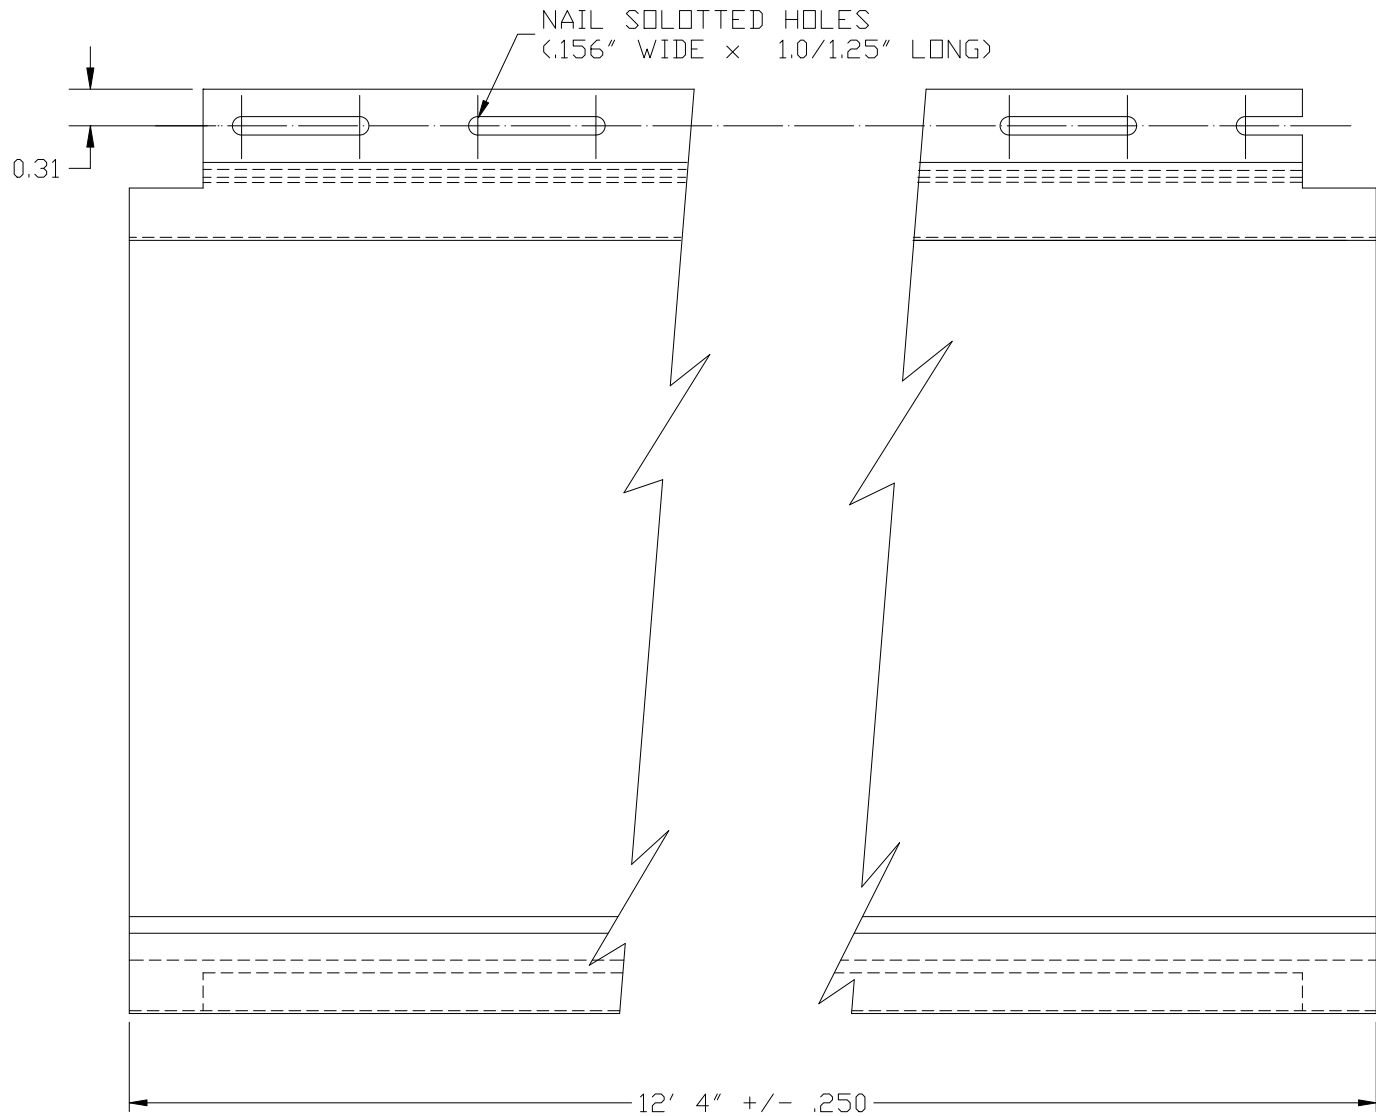

ITEM CODE: STVB65
FINISH: SMOOTH
NOMINAL .046"
LENGTH: 12' 4"

SILHOUETTE 6-1/2" BEADED

SCALE: 1" = 2"