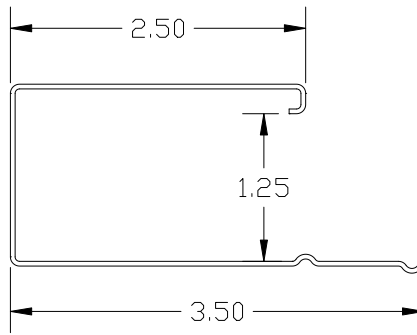

ITEM CODE: WCT12
FINISH: MATTE
NOMINAL .040"
LENGTH: 12' 6"

2-1/2" WIDE WINDOW CASING TRIM - 1-1/4"

SCALE: 1"=2"