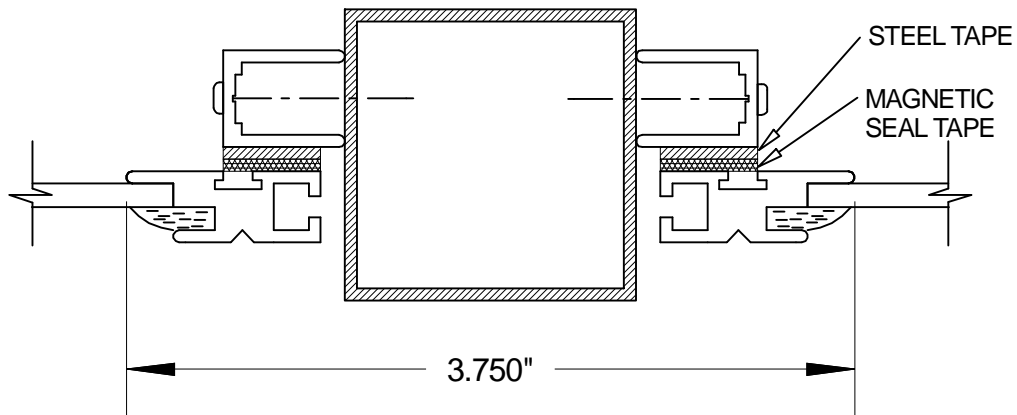

EXAMPLES OF MULLION ALTERNATIVES FOR INTERIOR STORM WINDOWS

- (MOL) MAGNETIC ONE LITE
- (MOL-ST) MAGNETIC ONE LITE - STACKED
- (MOL-OP) MAGNETIC ONE LITE - OPERATING

OVERLAP TUBE DETAIL

SCALE: FULL

BUTT TO TUBE DETAIL