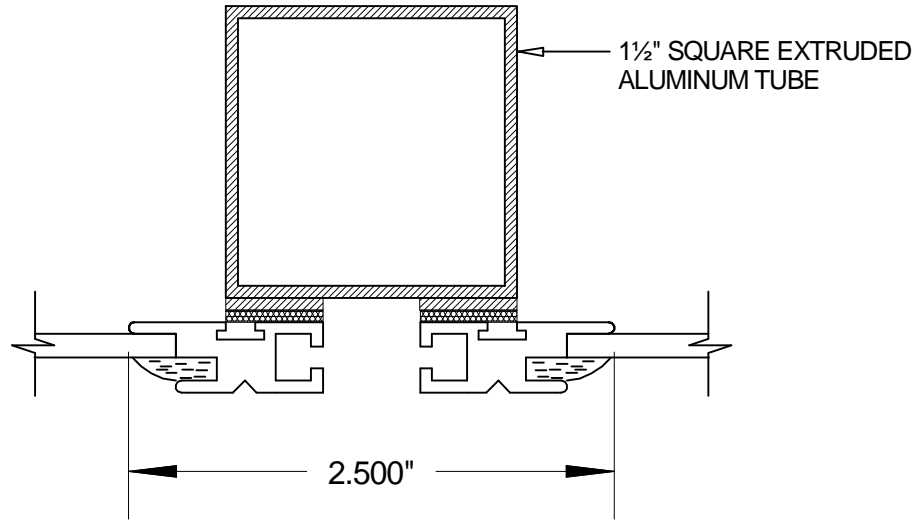

EXAMPLES OF MULLION ALTERNATIVES FOR INTERIOR STORM WINDOWS

- (MOL) MAGNETIC ONE LITE
- (MOL-ST) MAGNETIC ONE LITE - STACKED
- (MOL-OP) MAGNETIC ONE LITE - OPERATING

OVERLAP TUBE DETAIL

SCALE: FULL

BUTT TO TUBE DETAIL